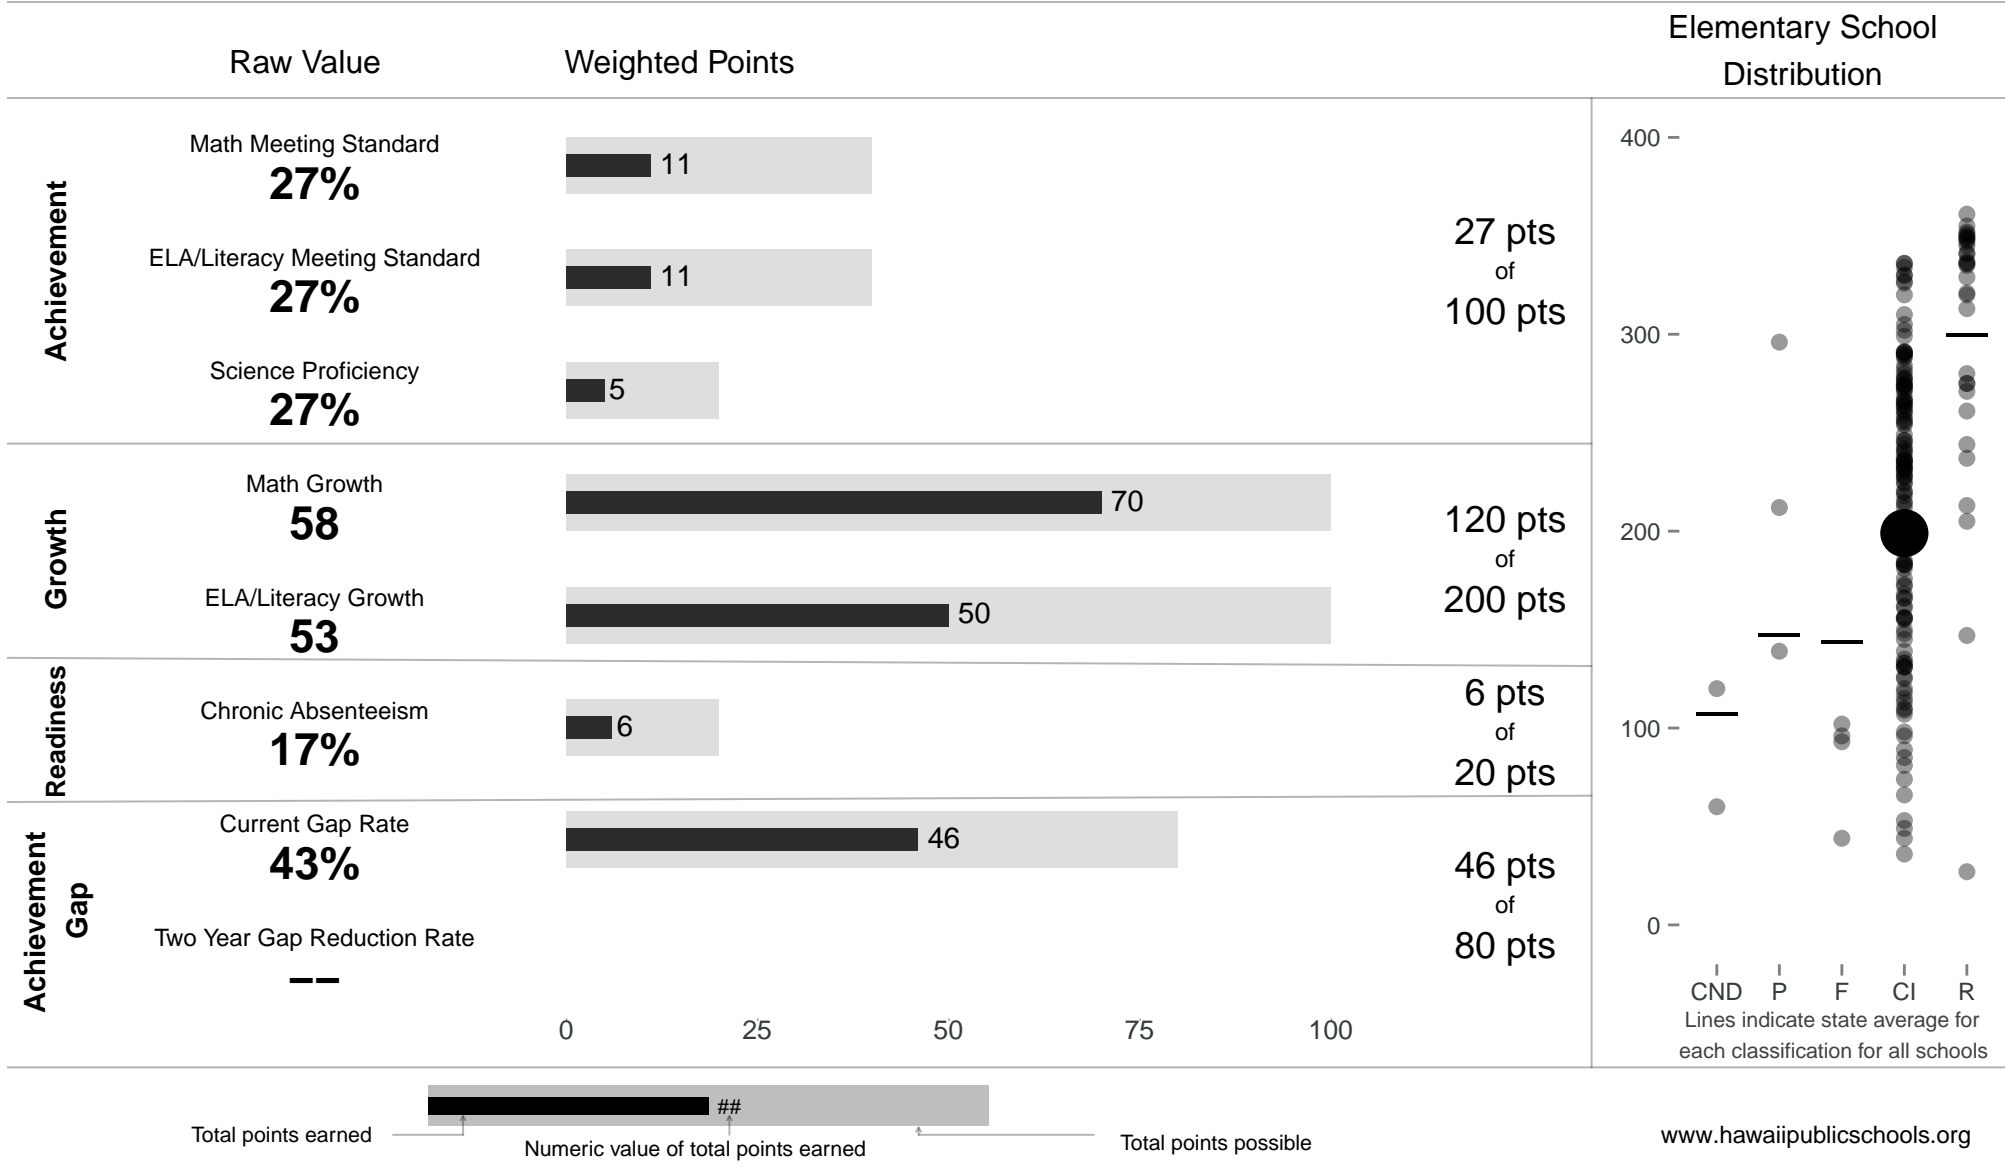

Waipahu Elementary

199 points of 400 points

School Year 2014–2015: Continuous Improvement

Trigger: None

School Year 2013–2014: Continuous Improvement

www.hawaiipublicschools.org

NOTE: Final display numbers are rounded, which may cause subtotals to appear to sum incorrectly. The total points value on the upper right is accurate.

Run Date: Tuesday, September 22, 2015