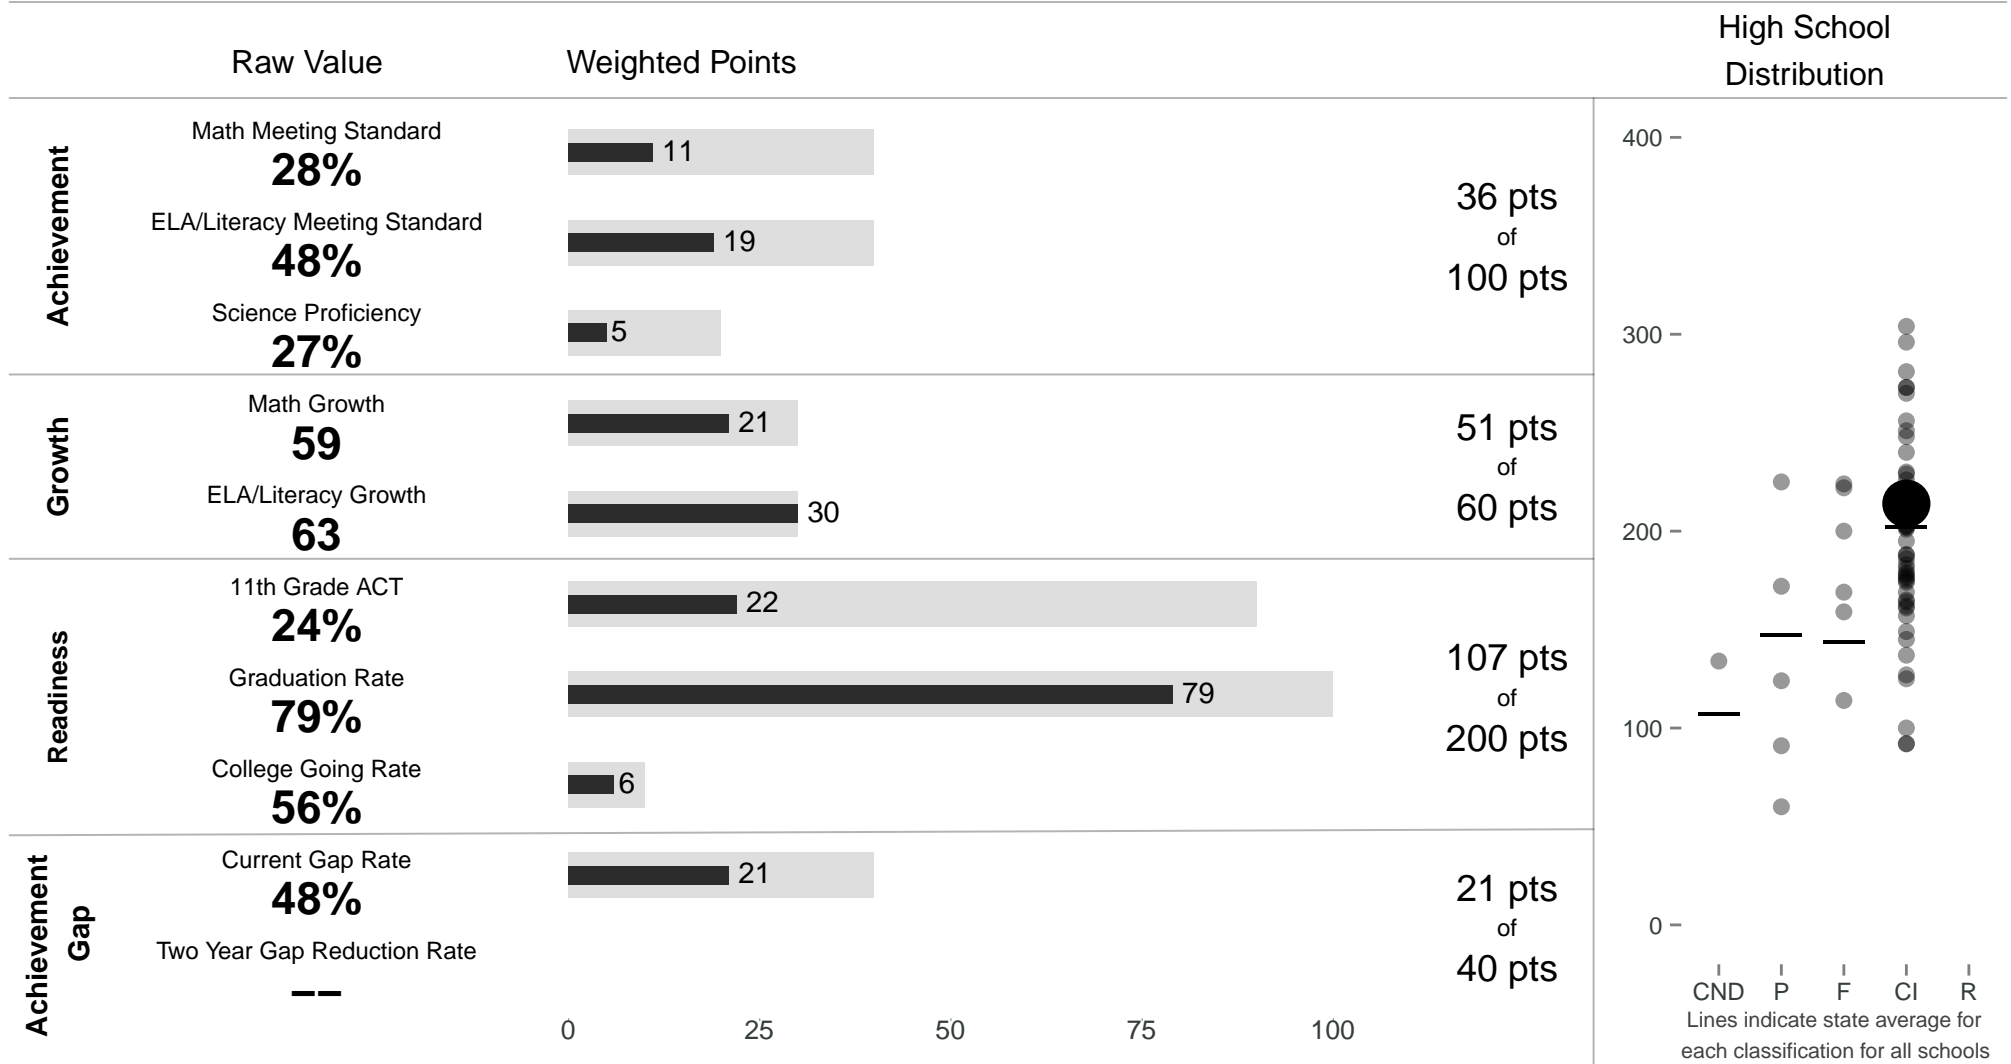

Waipahu High

214 points of 400 points

School Year 2014–2015: Continuous Improvement

Trigger: None

School Year 2013–2014: Continuous Improvement

www.hawaiipublicschools.org

NOTE: Final display numbers are rounded, which may cause subtotals to appear to sum incorrectly. The total points value on the upper right is accurate.

Run Date: Tuesday, September 22, 2015