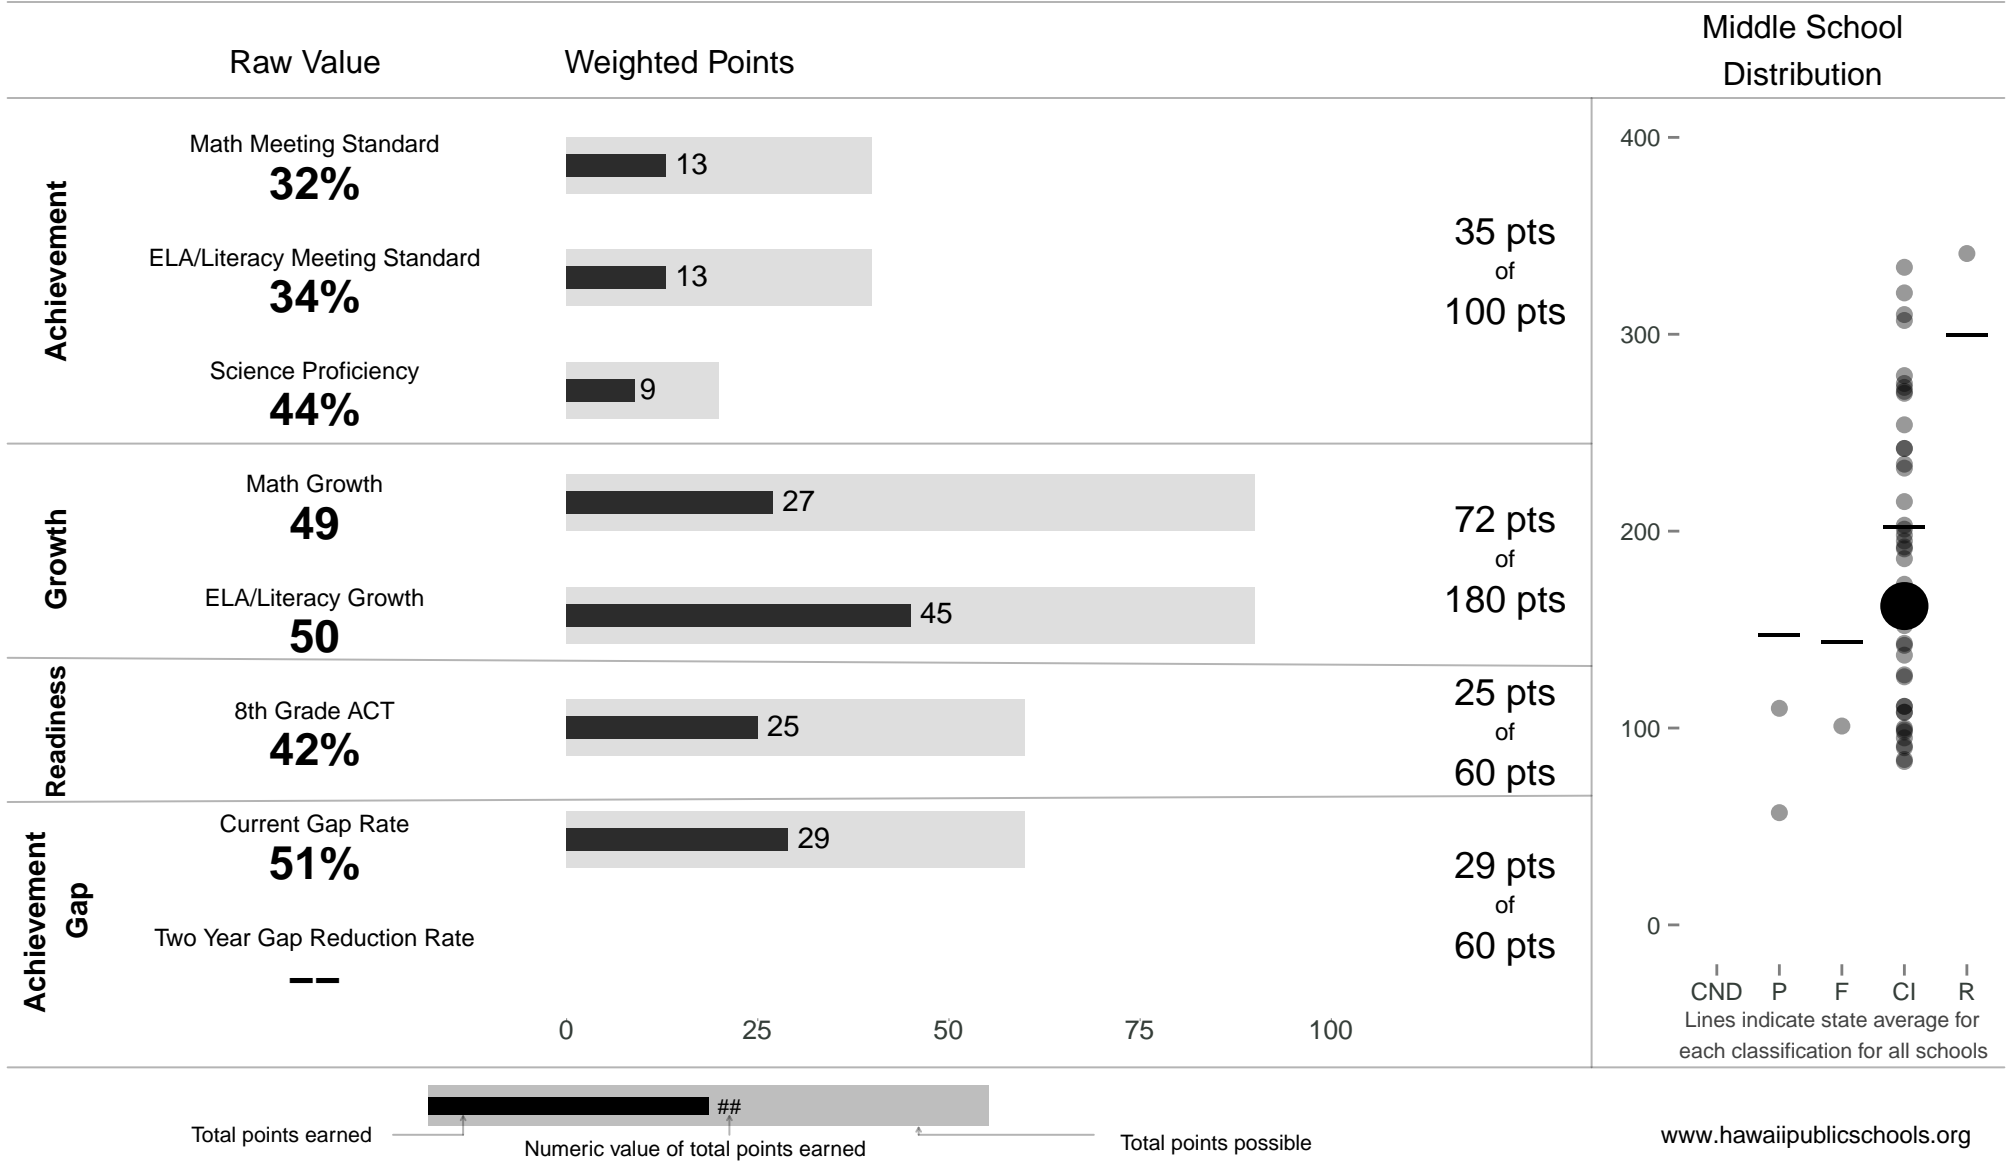

# Waipahu Intermediate

**162 points** of 400 points

School Year 2014–2015: Continuous Improvement

Trigger: None

School Year 2013–2014: Continuous Improvement

www.hawaiipublicschools.org

NOTE: Final display numbers are rounded, which may cause subtotals to appear to sum incorrectly. The total points value on the upper right is accurate.

Run Date: Tuesday, September 22, 2015