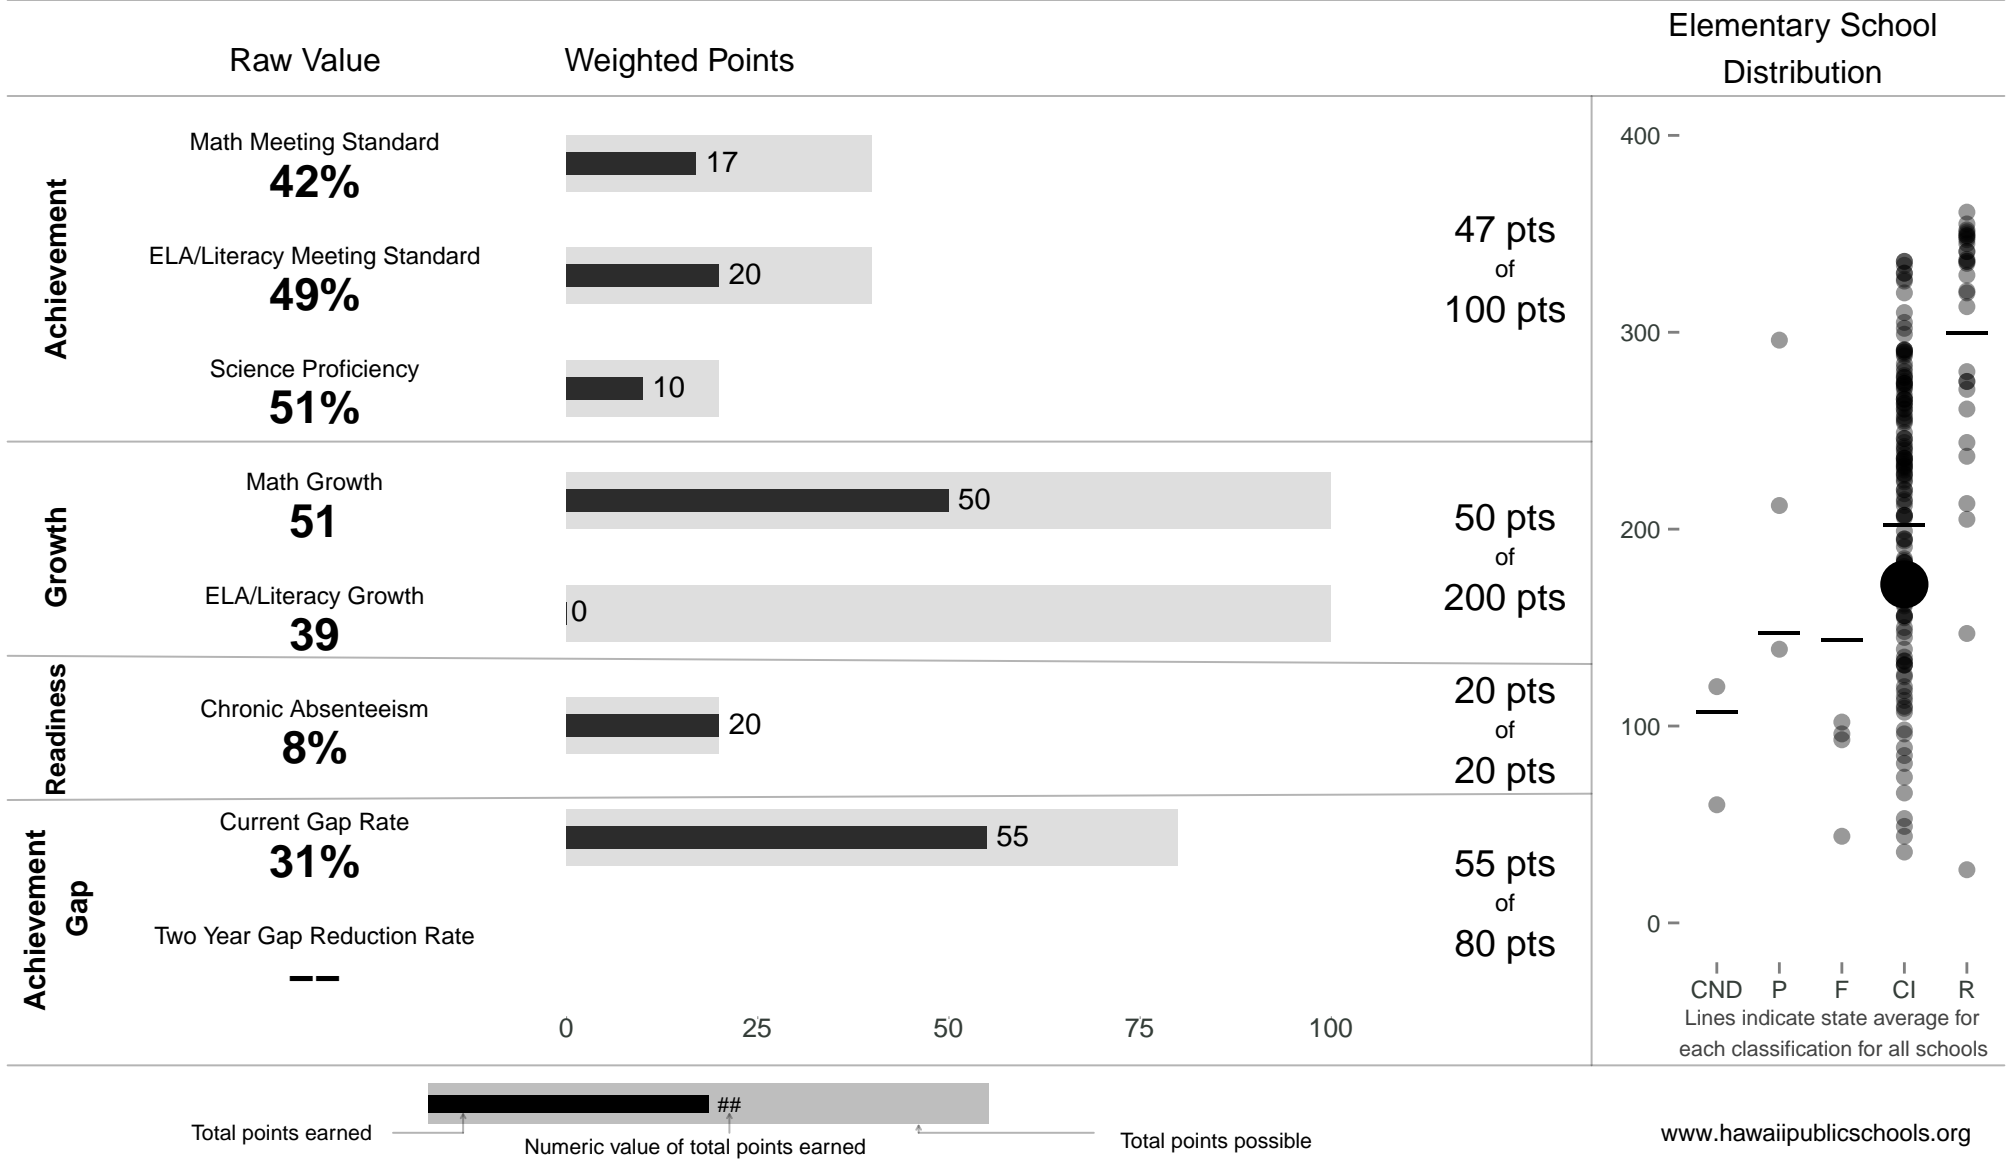

Major Sheldon Wheeler Elementary

172 points of 400 points

School Year 2014–2015: Continuous Improvement

Trigger: None

School Year 2013–2014: Continuous Improvement

www.hawaiipublicschools.org

NOTE: Final display numbers are rounded, which may cause subtotals to appear to sum incorrectly. The total points value on the upper right is accurate.

Run Date: Tuesday, September 22, 2015