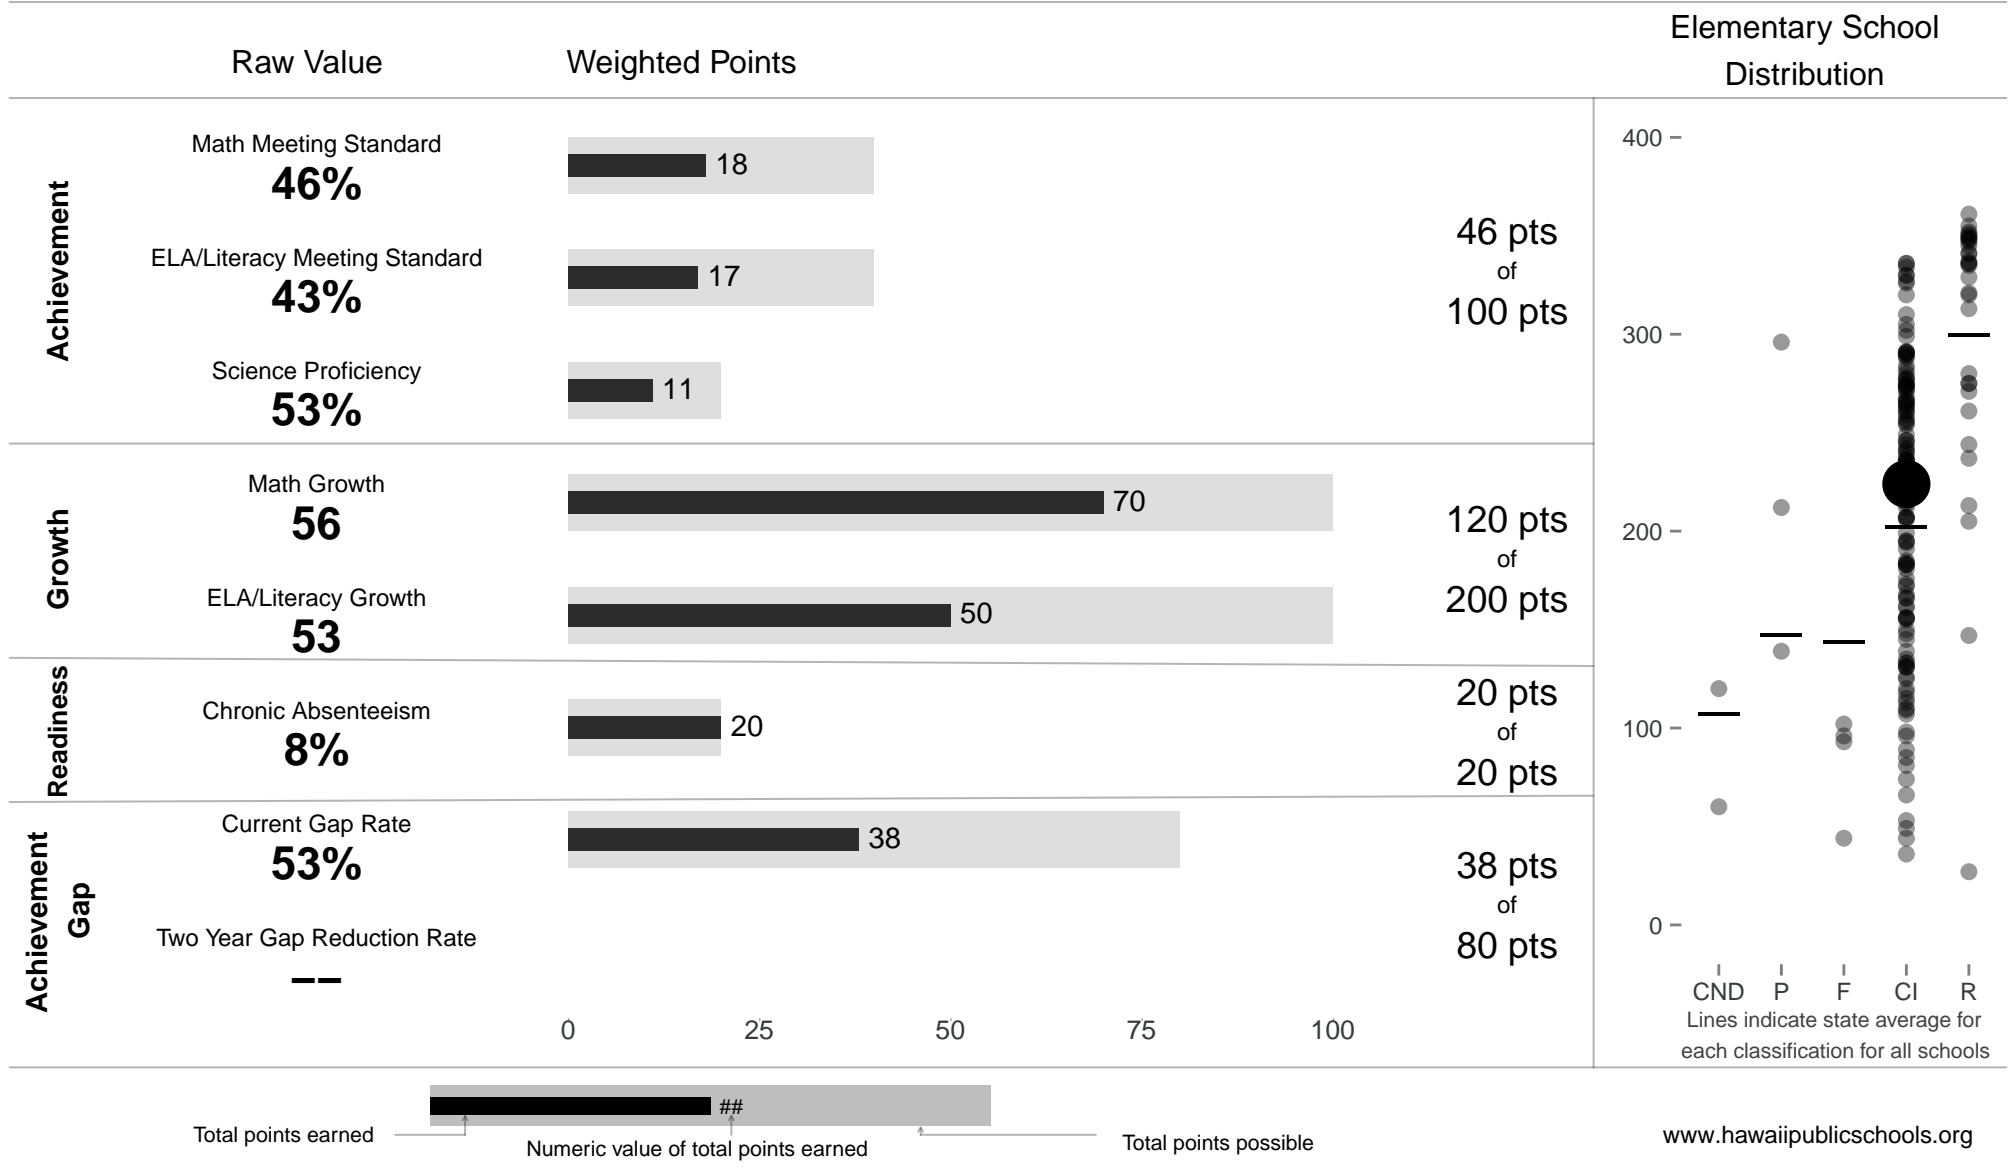

Elsie H. Wilcox Elementary

224 points of 400 points

School Year 2014–2015: Continuous Improvement

Trigger: None

School Year 2013–2014: Continuous Improvement

www.hawaiipublicschools.org

NOTE: Final display numbers are rounded, which may cause subtotals to appear to sum incorrectly. The total points value on the upper right is accurate.

Run Date: Tuesday, September 22, 2015