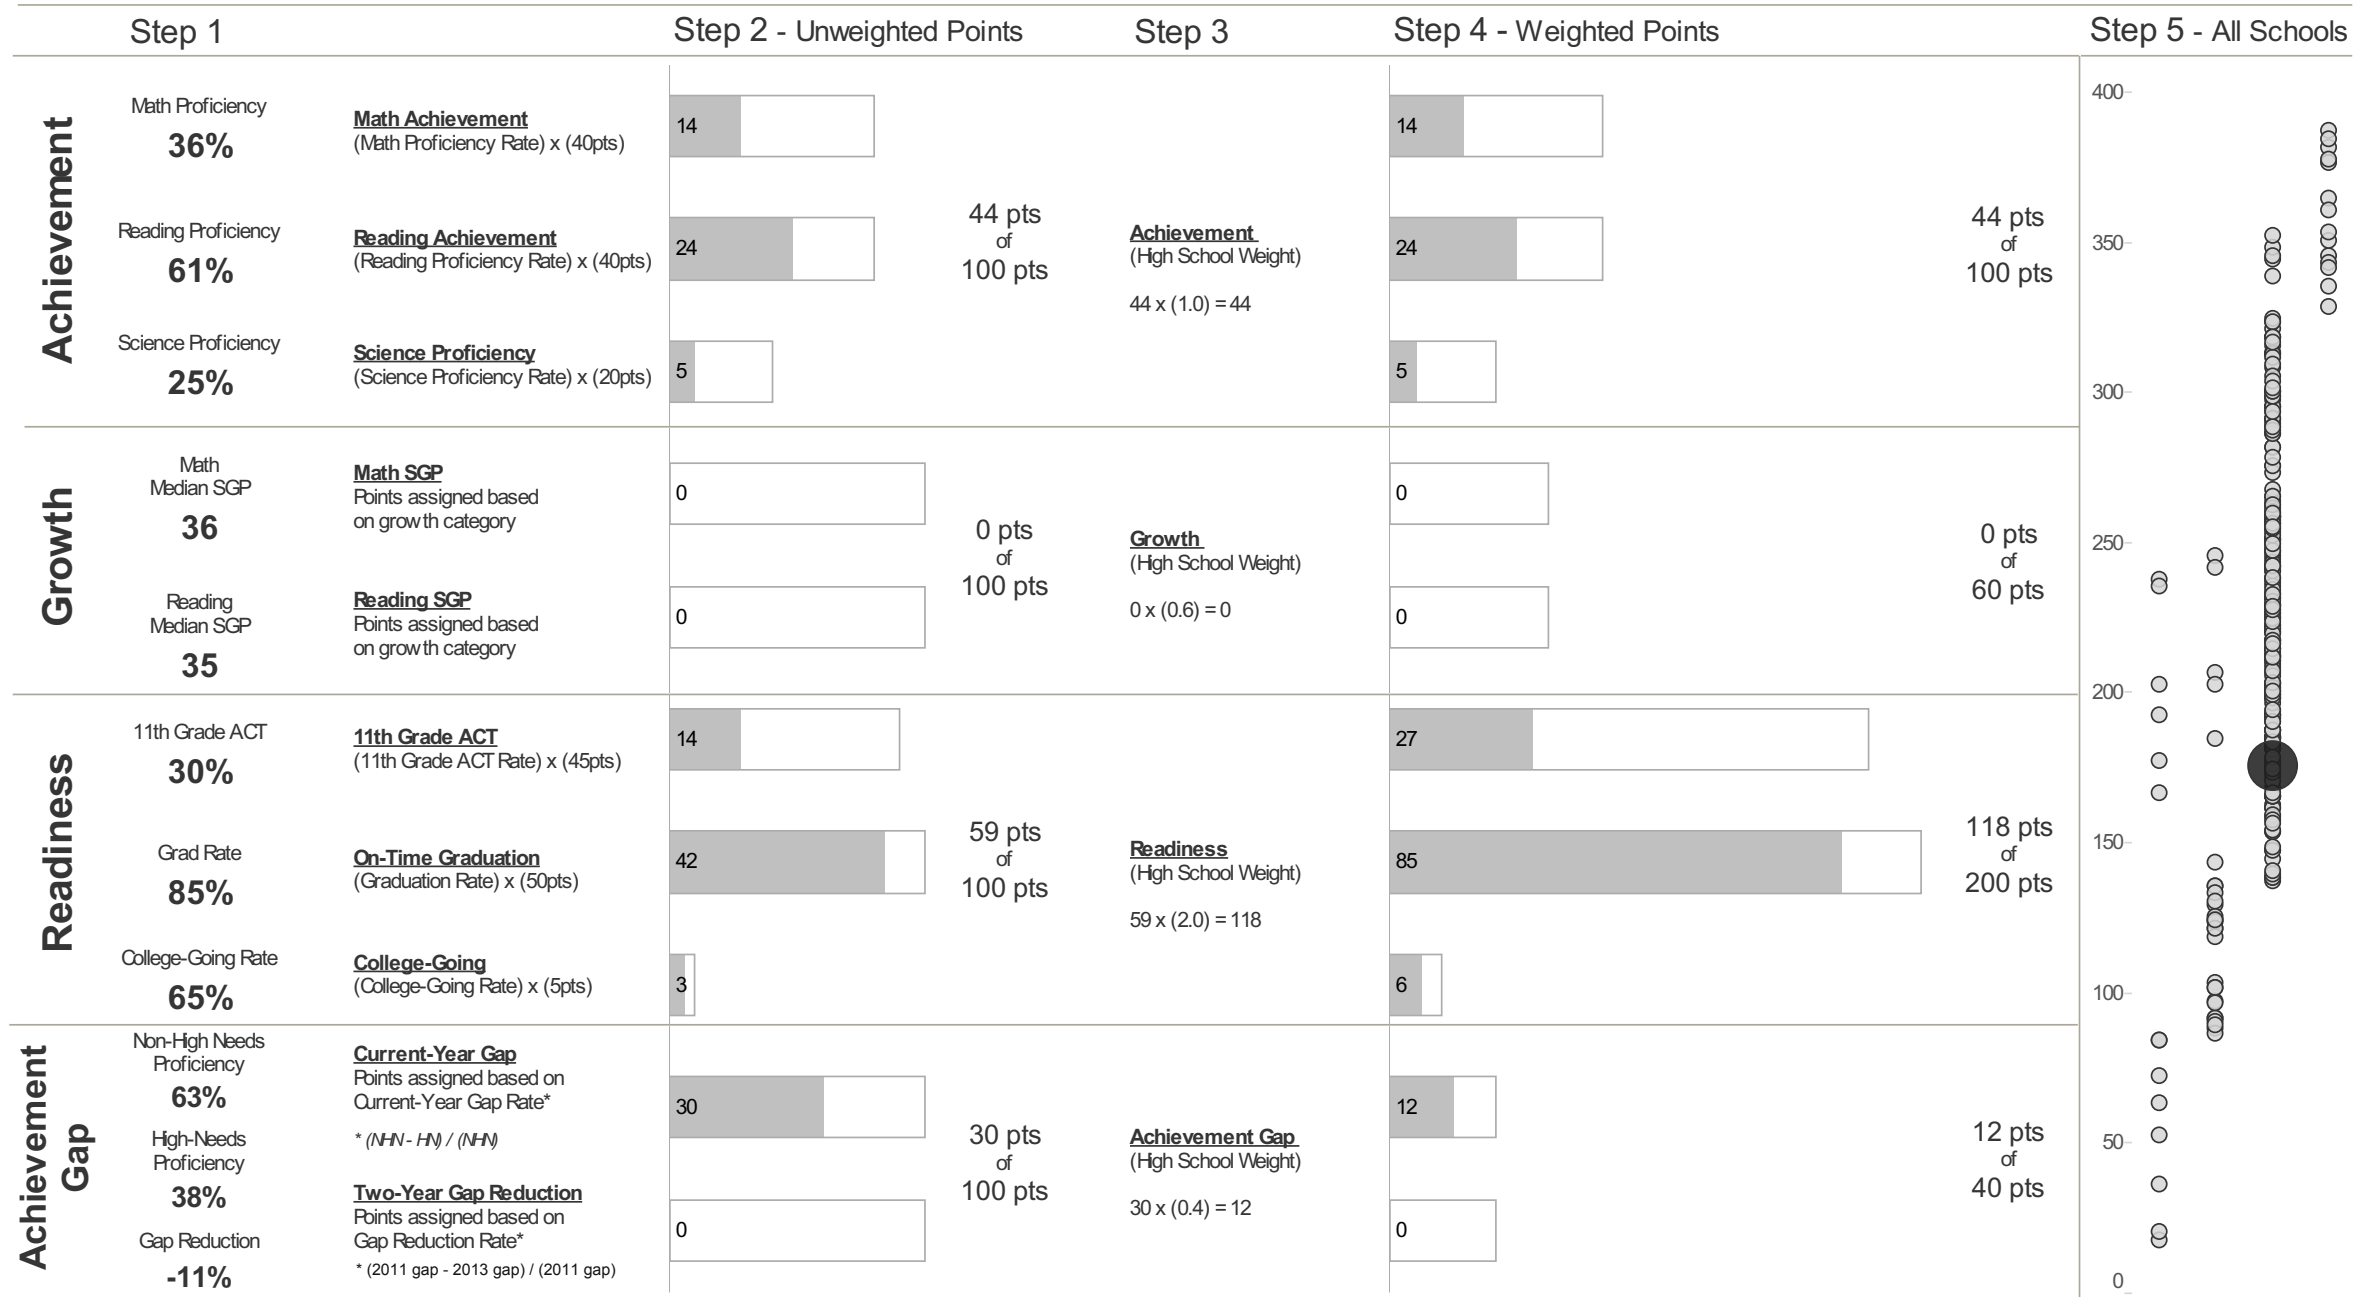

Kailua High Strive HI 2012-13 Step: **Continuous Improvement** Index Score: **175**

Automatic Classification: **None**

For more information: hawaiipublicschools.org

‡ Numbers may be rounded for presentation purposes.