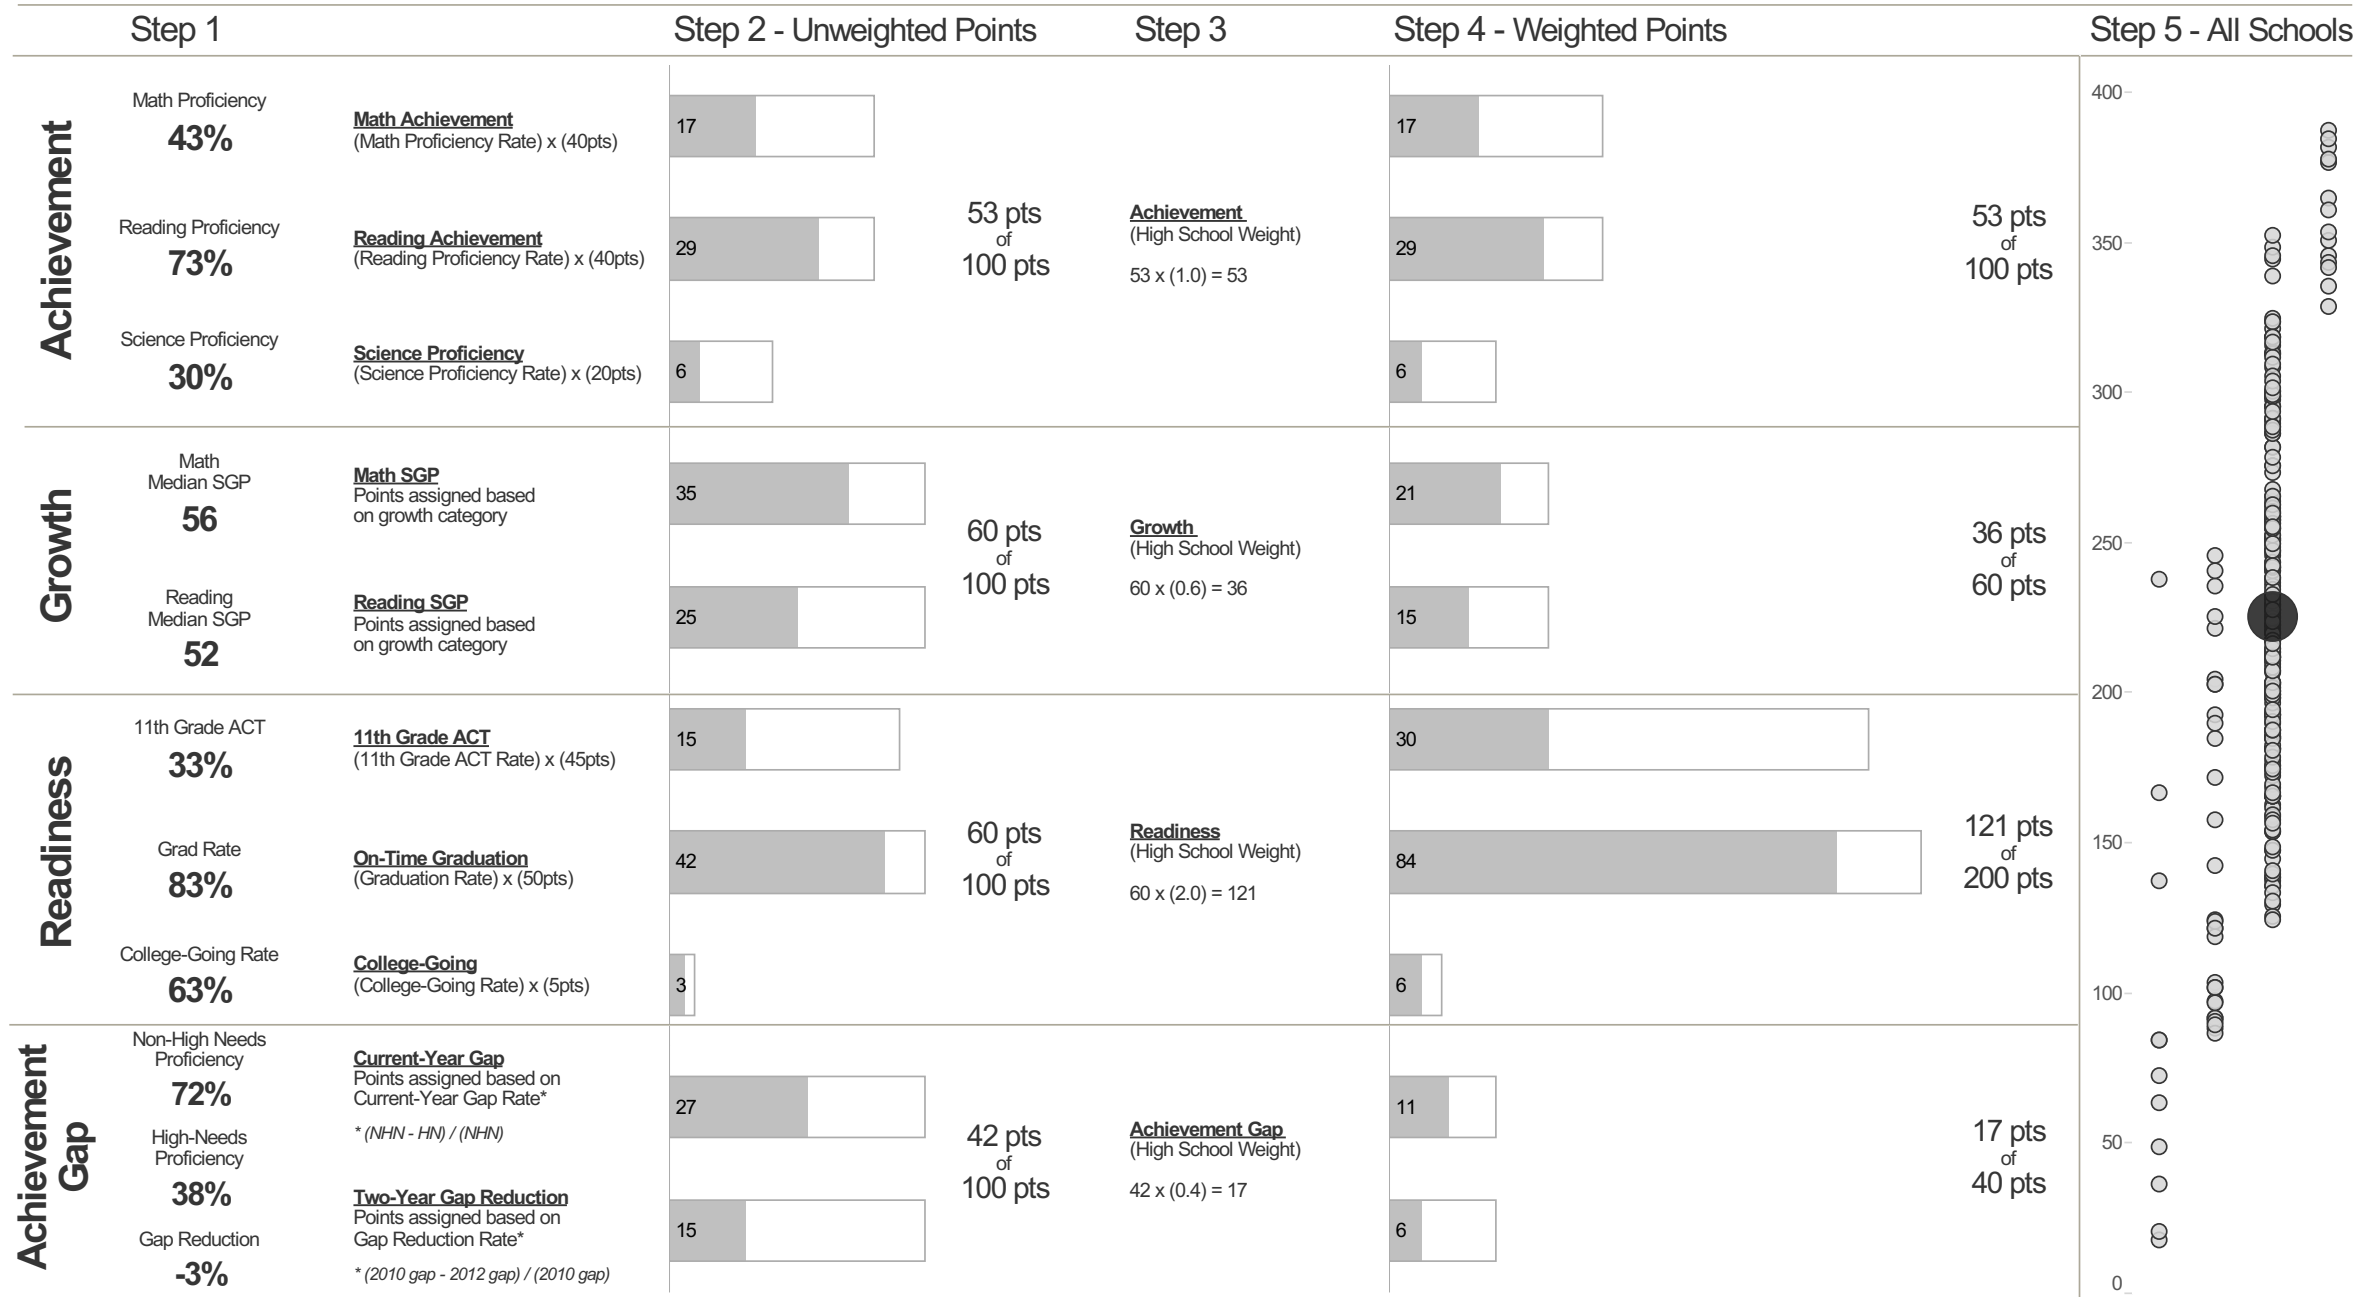

Kapolei High Strive HI 2012-13 Step: **Continuous Improvement** Index Score: **225**

Automatic Classification: **None**

For more information: hawaiipublicschools.org

‡ Numbers may be rounded for presentation purposes.