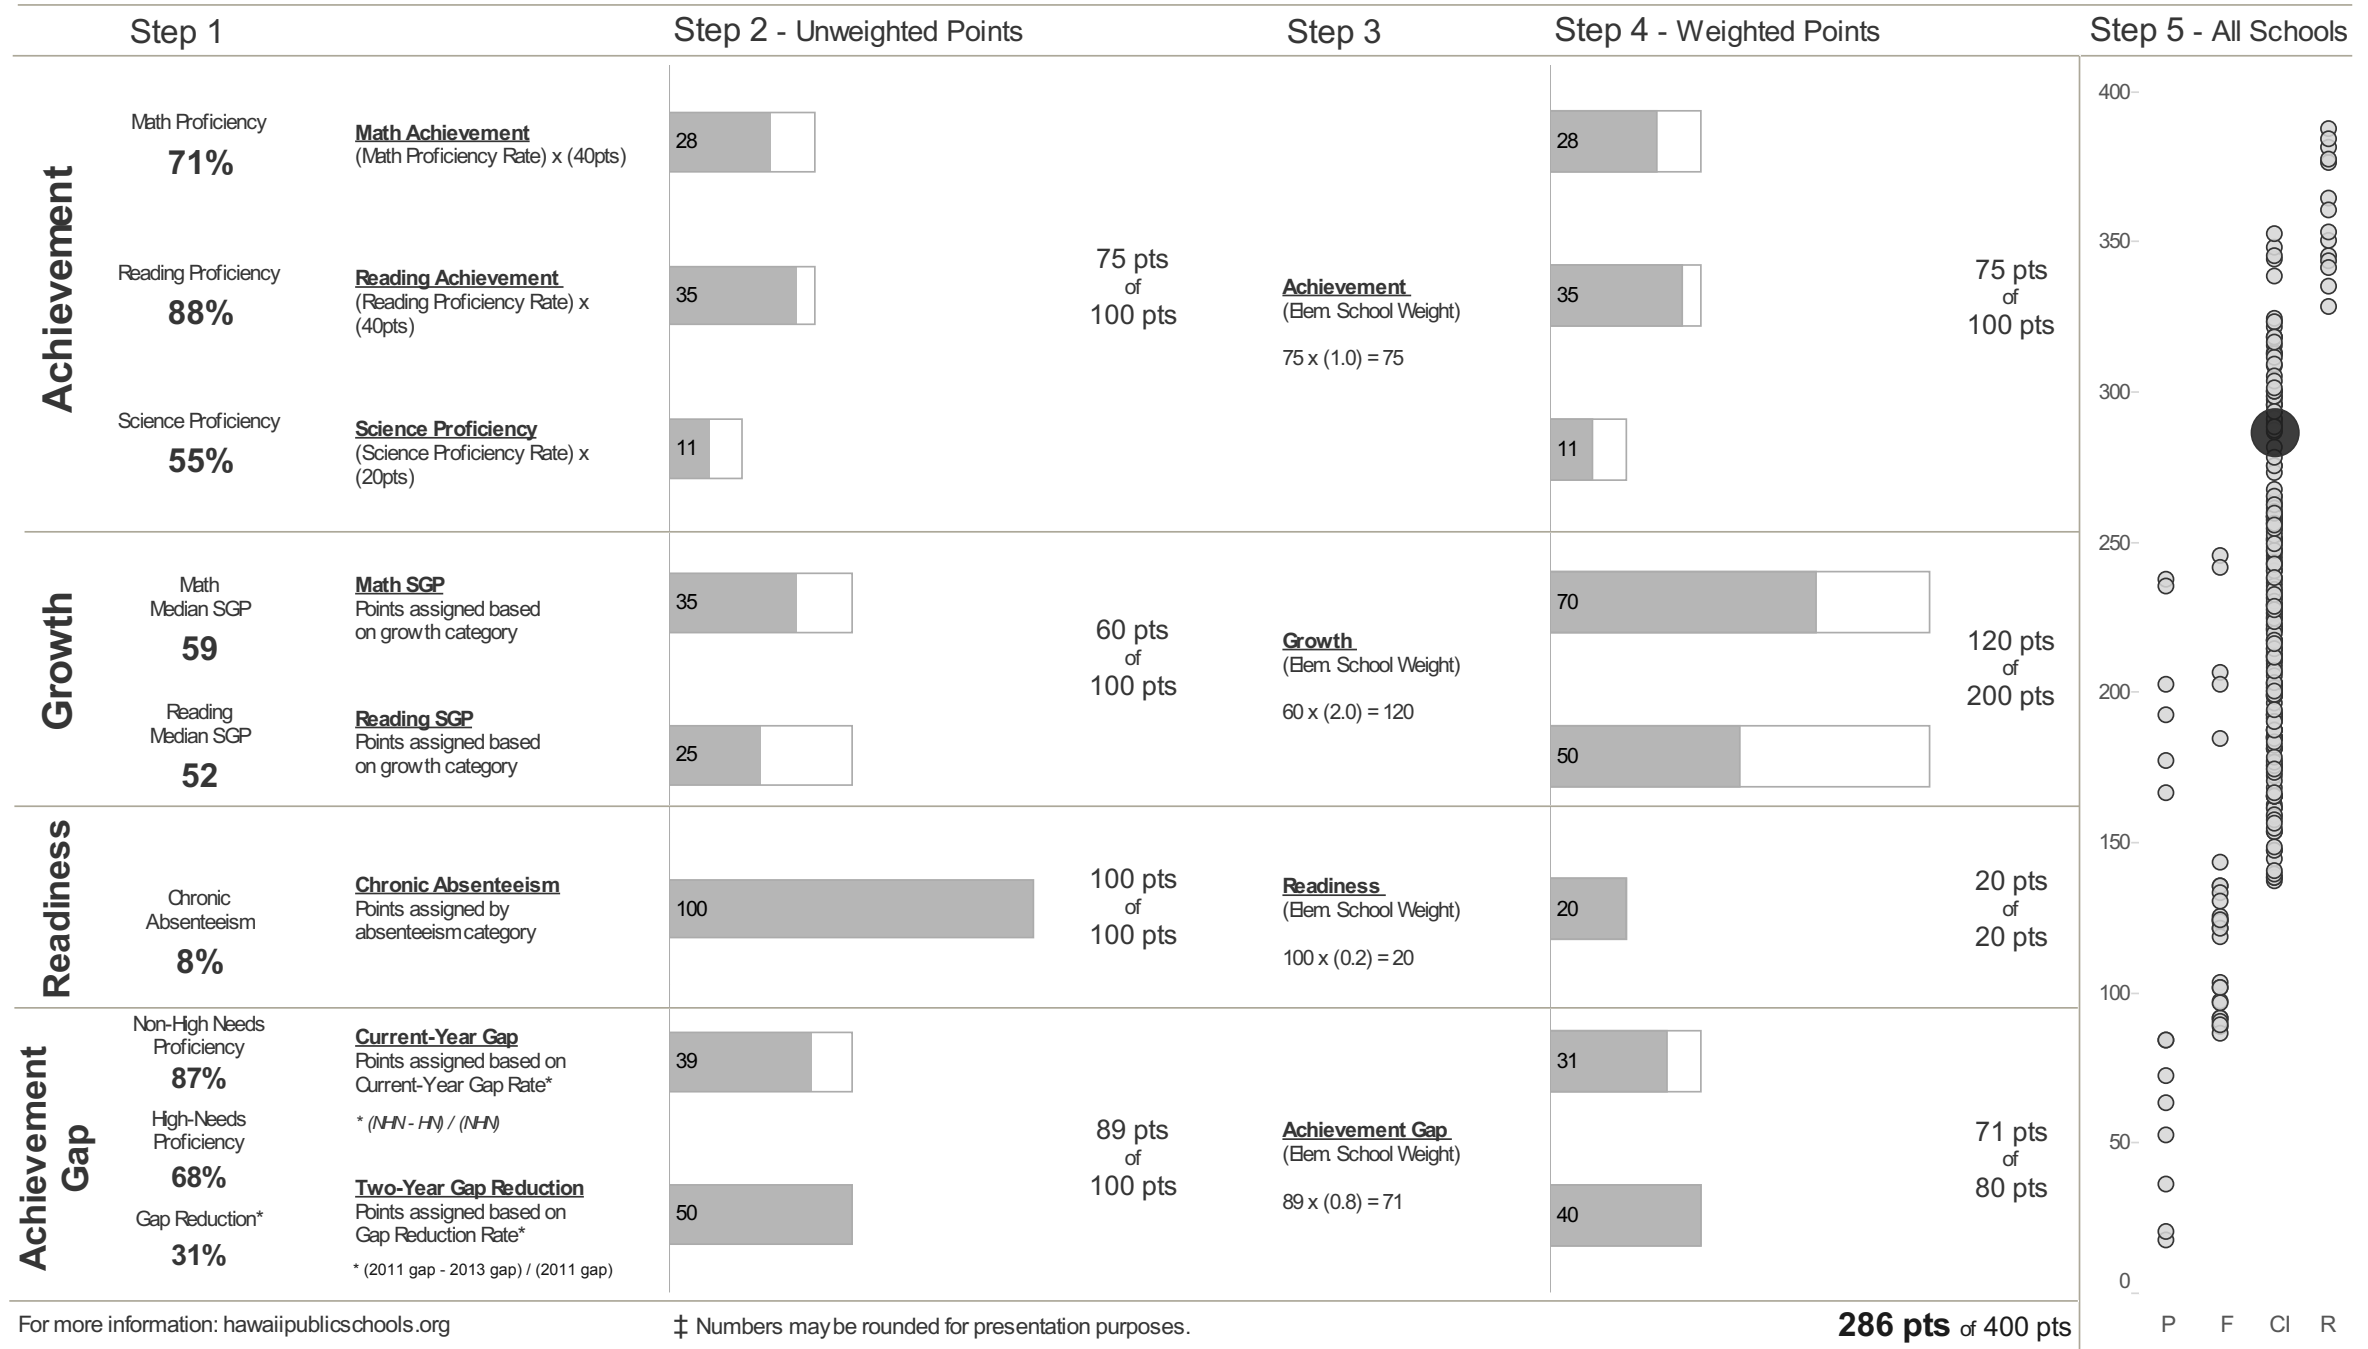

Shafter Elementary Strive HI 2012-13 Step: **Continuous Improvement** Index Score: **286**

Automatic Classification: **None**

For more information: hawaiipublicschools.org

‡ Numbers may be rounded for presentation purposes.