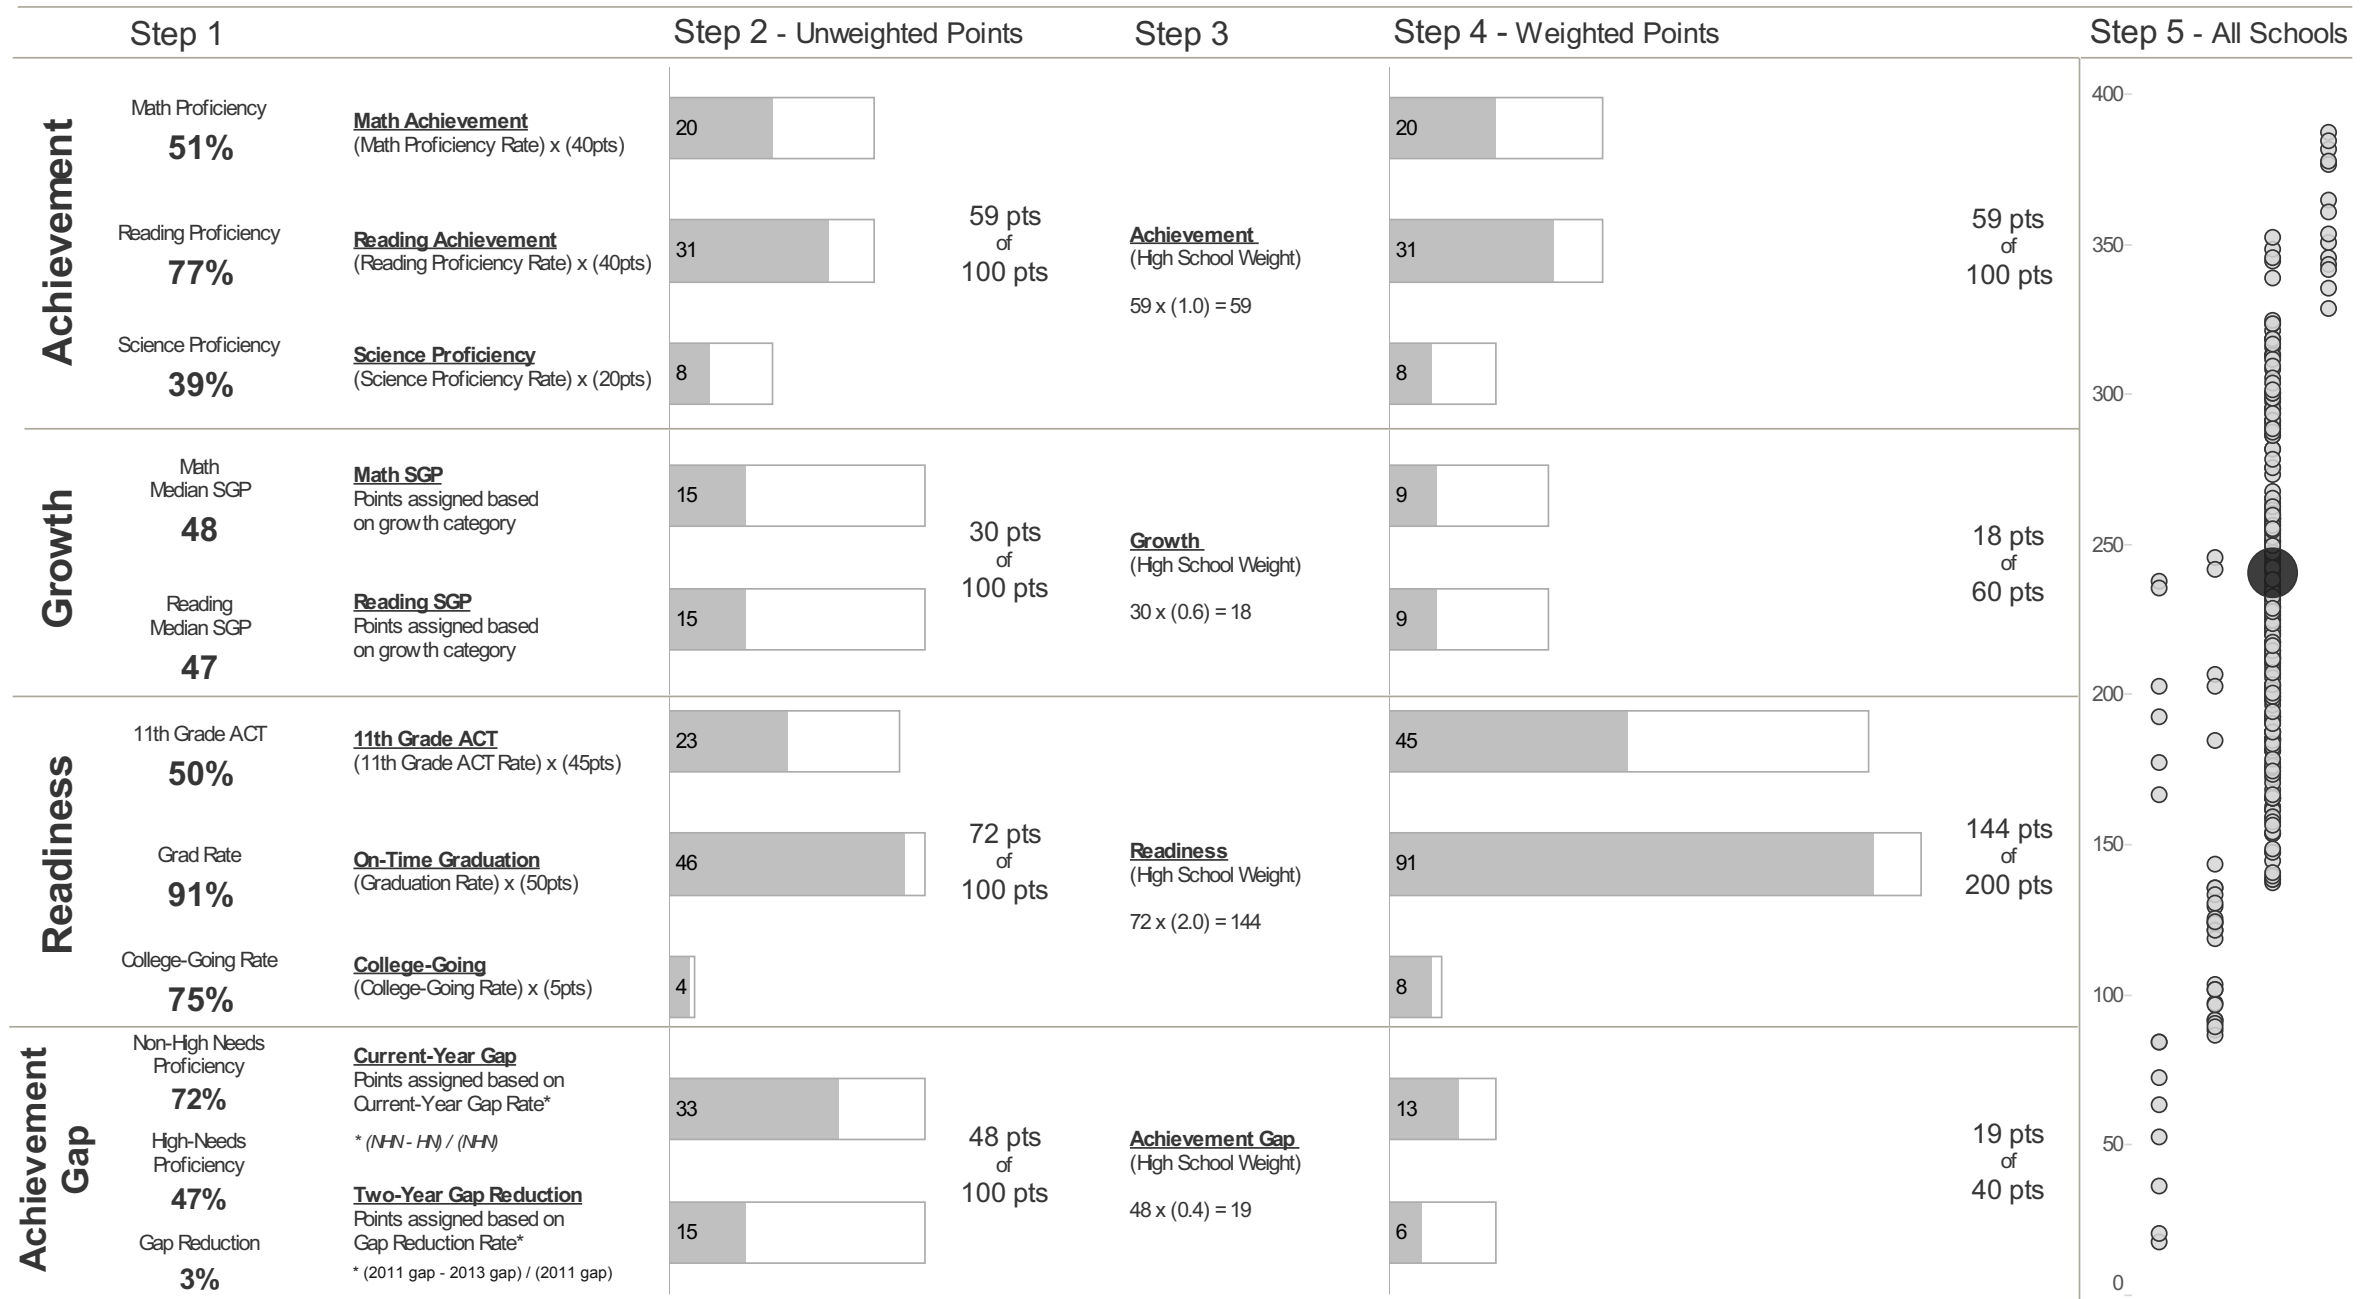

# Moanalua High Strive HI 2012-13 Step: **Continuous Improvement** Index Score: **240**

Automatic Classification: **None**

For more information: [hawaiipublicschools.org](http://hawaiipublicschools.org)

‡ Numbers may be rounded for presentation purposes.

**240 pts** of 400 pts

P F CI R