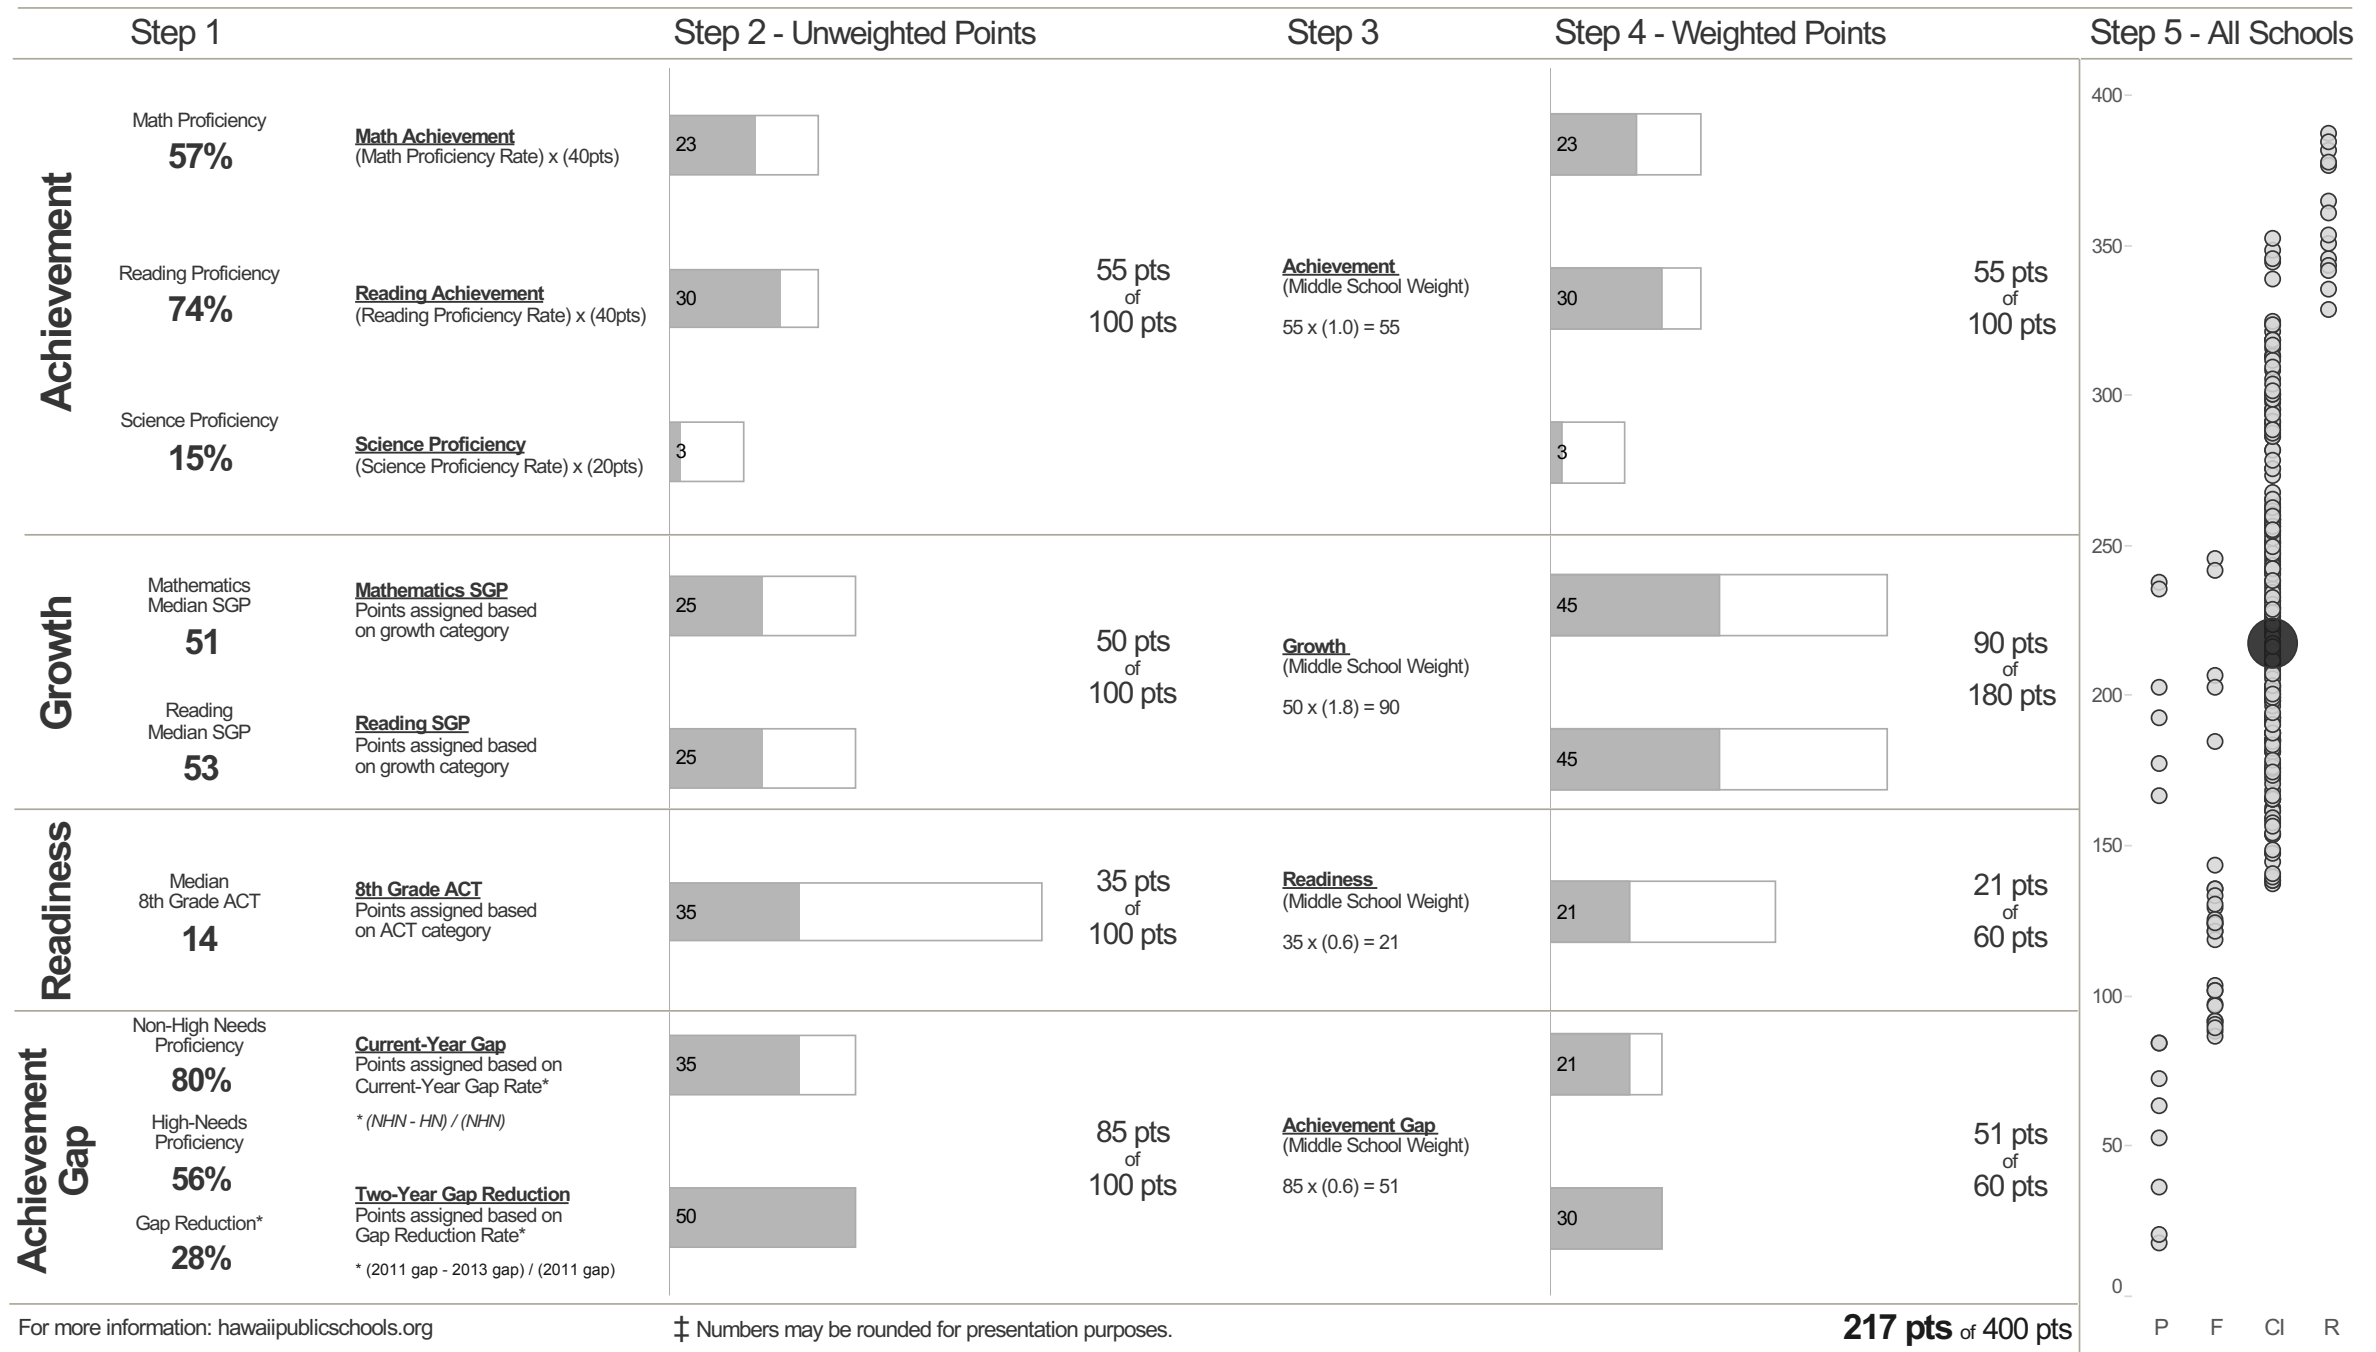

Lokelani Intermediate Strive HI 2012-13 Step: **Continuous Improvement** Index Score: **217**

Automatic Classification: **None**

For more information: hawaiipublicschools.org

‡ Numbers may be rounded for presentation purposes.