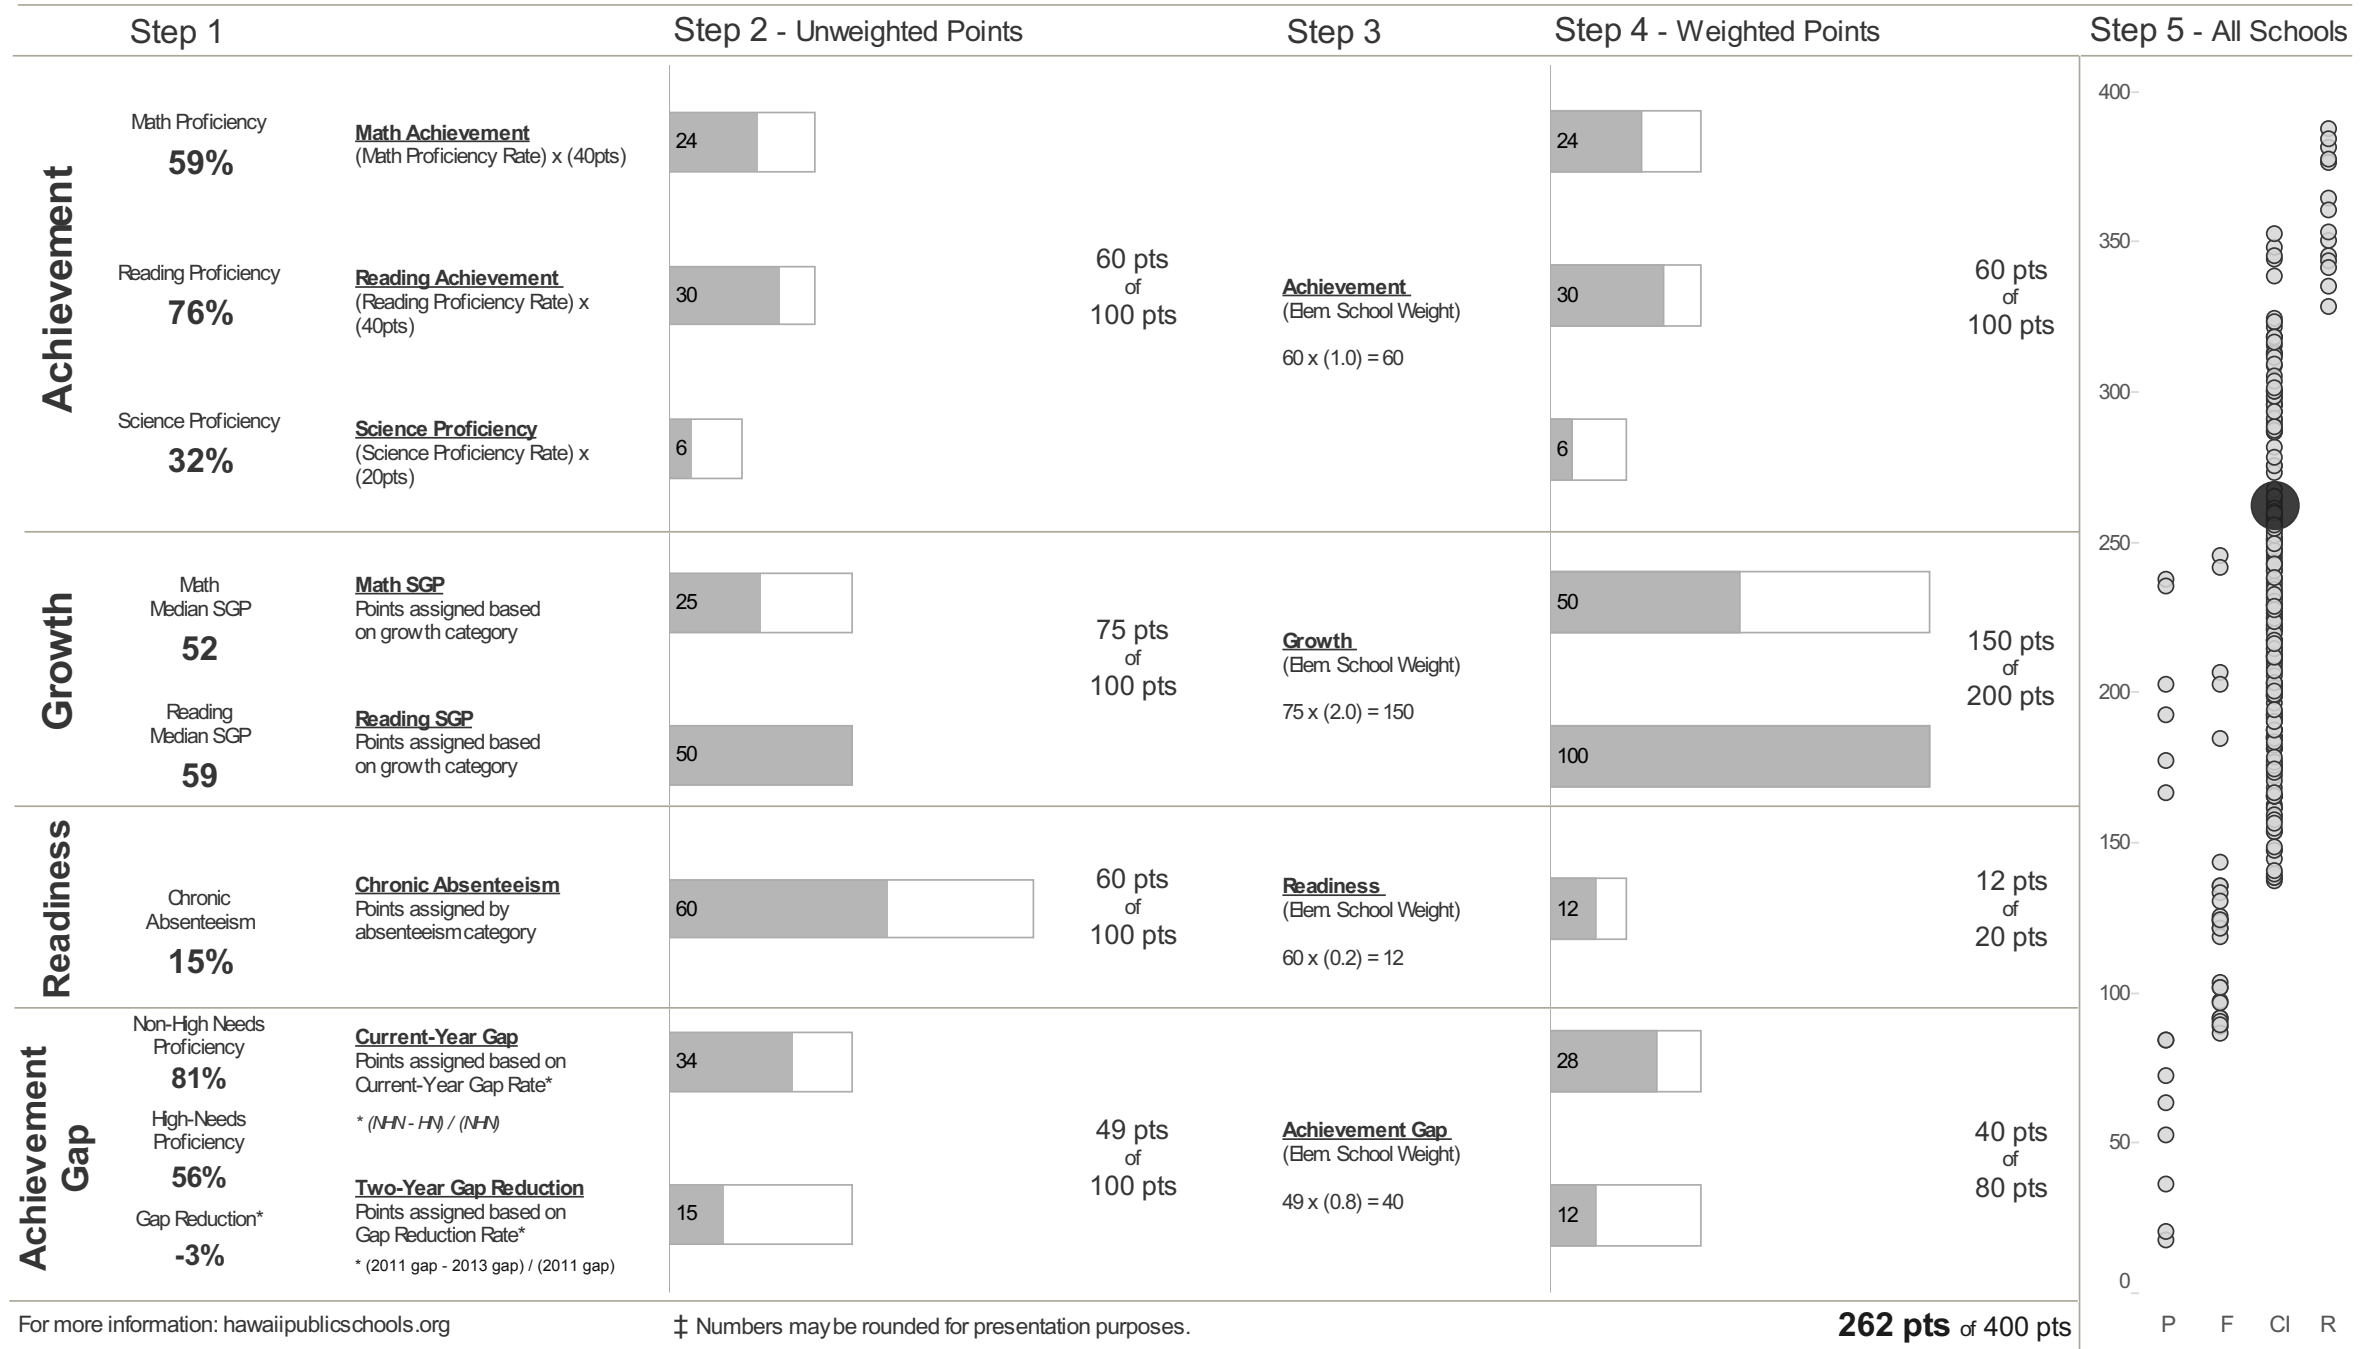

Ewa Beach Elementary Strive HI 2012-13 Step: **Continuous Improvement** Index Score: **262**

Automatic Classification: **None**

For more information: hawaiipublicschools.org

‡ Numbers may be rounded for presentation purposes.