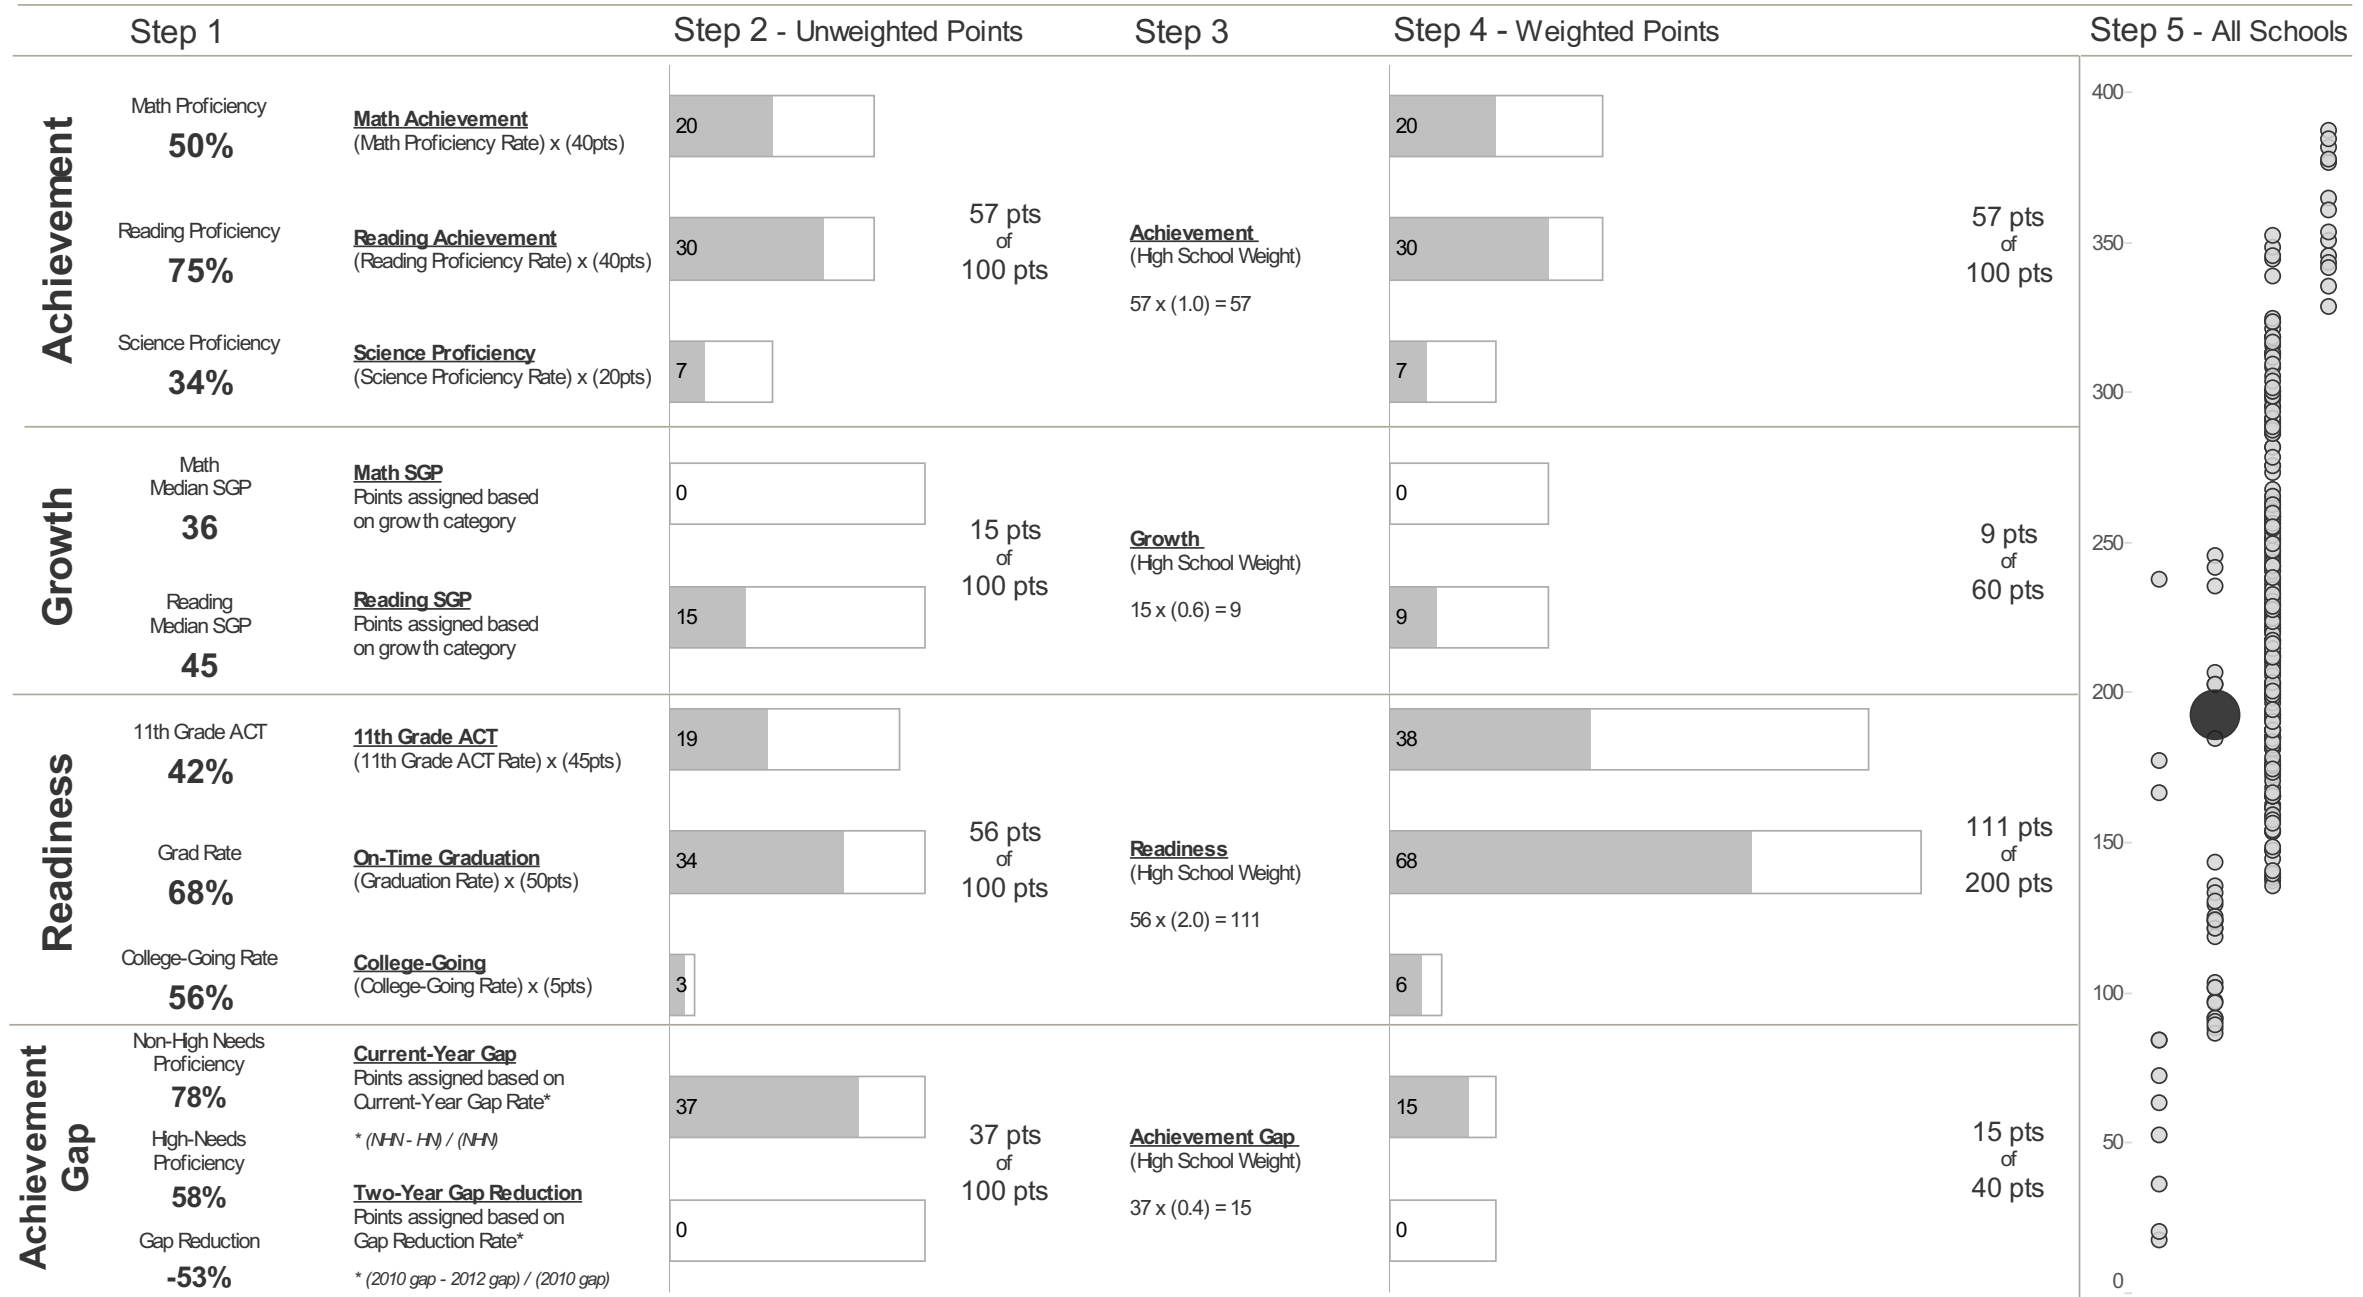

Hawaii Academy Strive HI 2012-13 Step: **Focus** Index Score: **192**

Automatic Classification: **Low Graduation Rate**

For more information: hawaiipublicschools.org

‡ Numbers may be rounded for presentation purposes.

192 pts of 400 pts

P F CI R