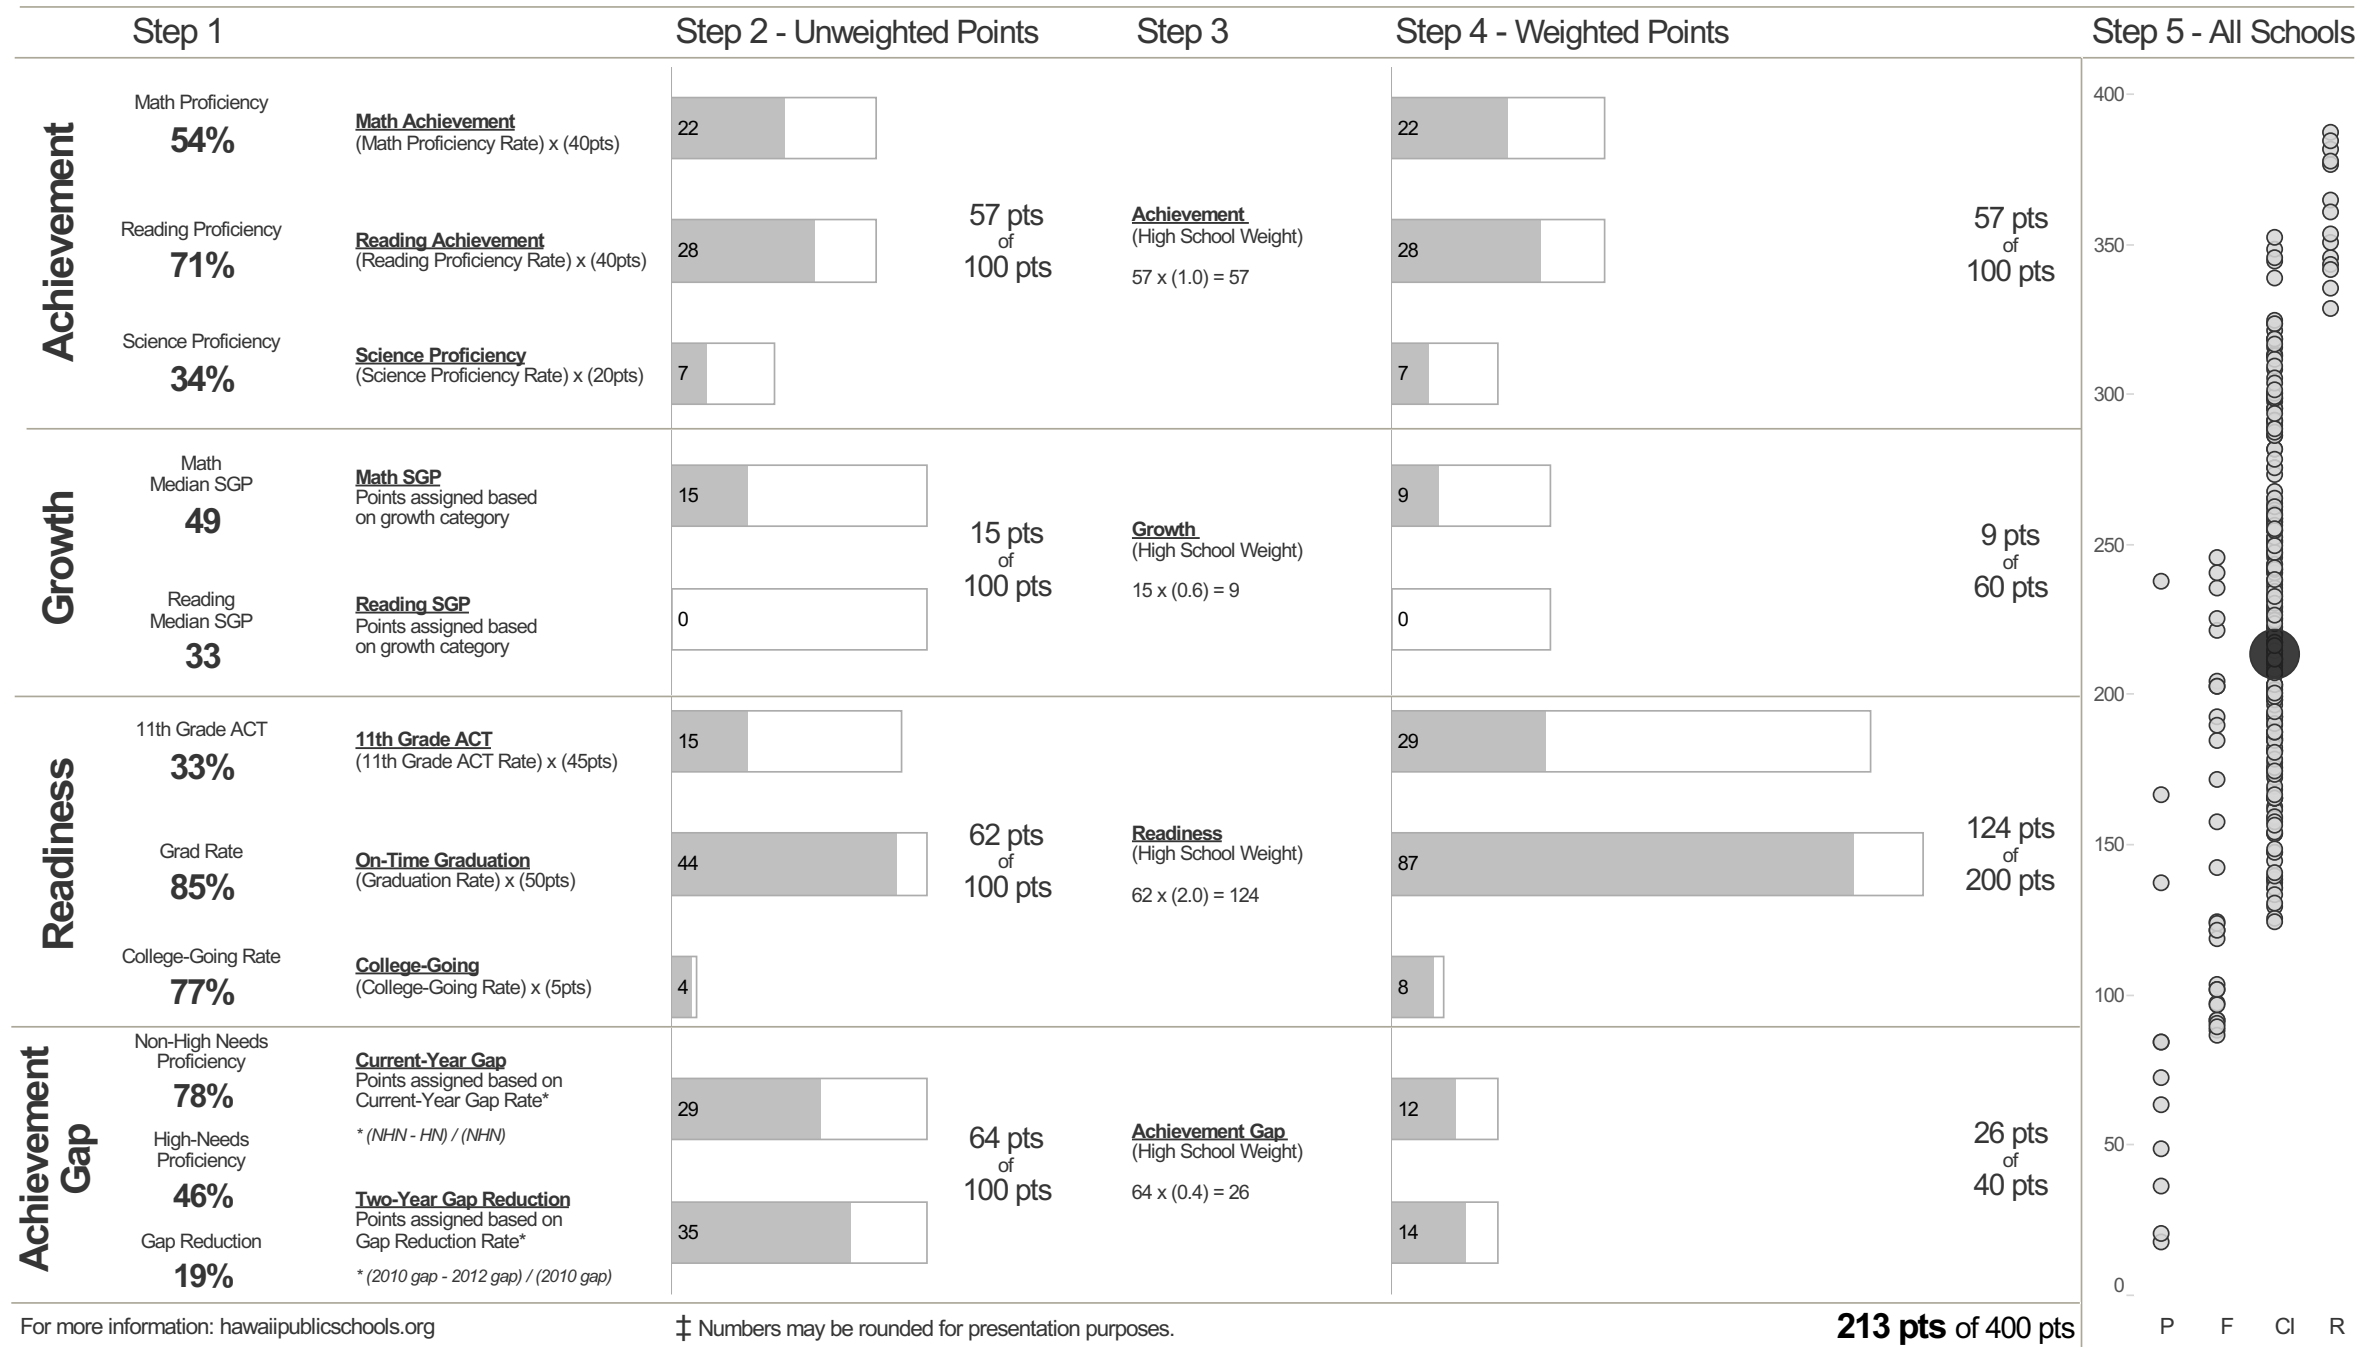

Waiakea High Strive HI 2012-13 Step: **Continuous Improvement Index Score: 213**

Automatic Classification: **None**

For more information: hawaiipublicschools.org

‡ Numbers may be rounded for presentation purposes.