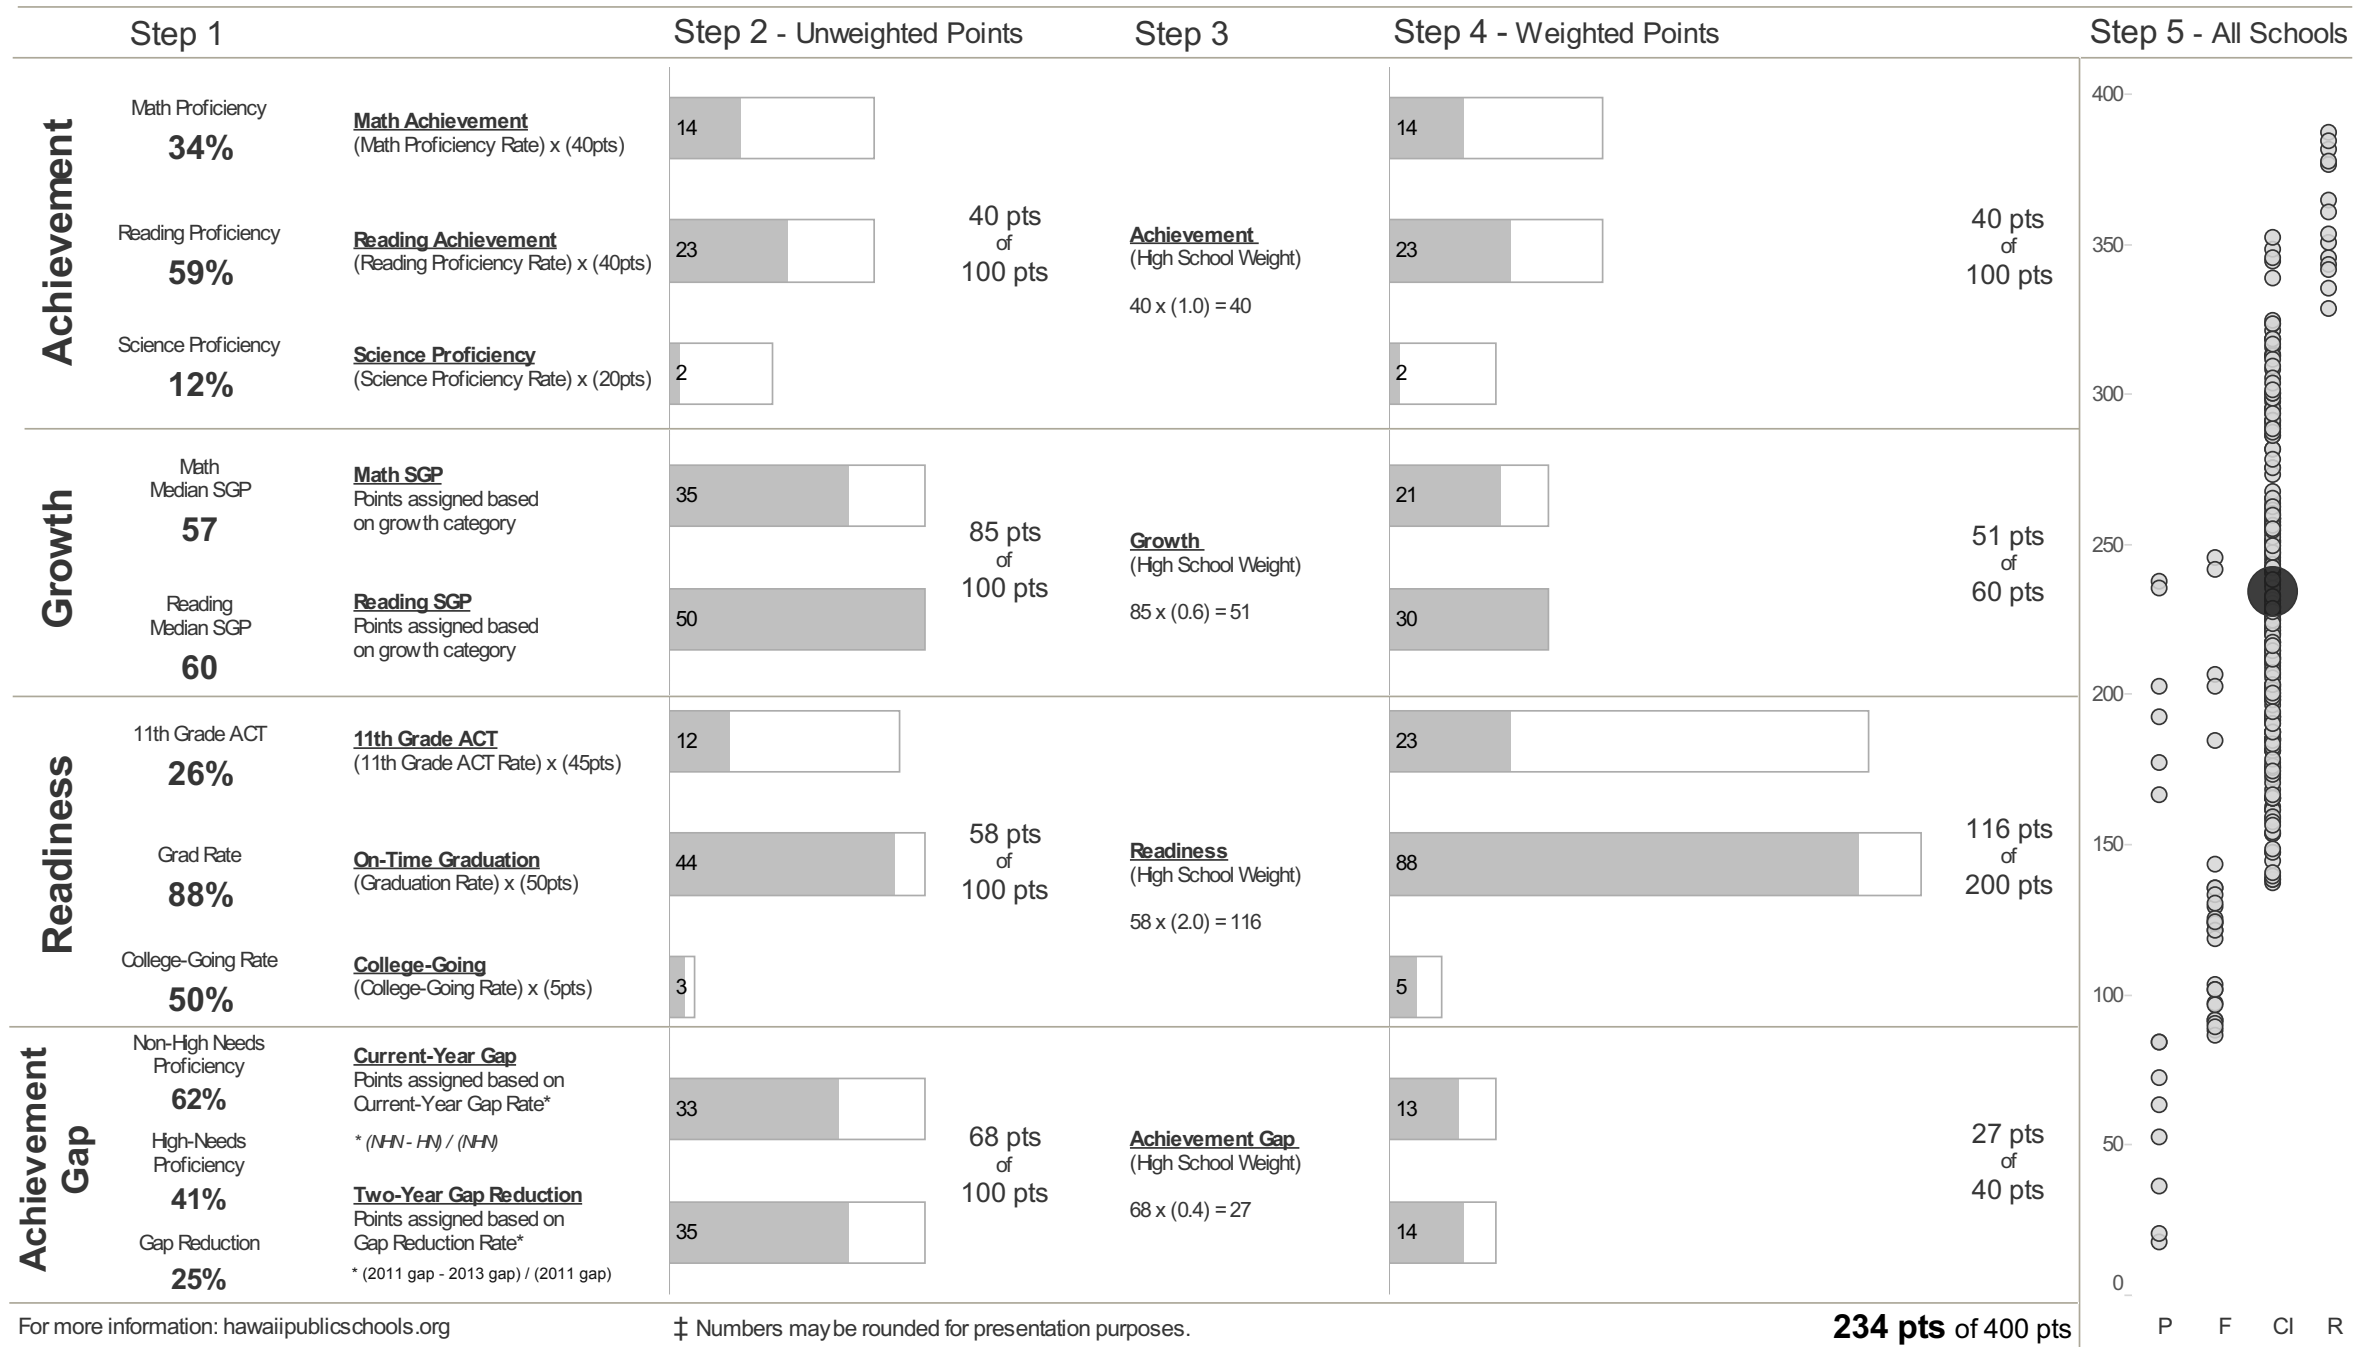

# Honokaa High & Intermediate Strive HI 2012-13 Step: **Continuous Improvement** Index Score: **234**

Automatic Classification: **None**

For more information: [hawaiipublicschools.org](http://hawaiipublicschools.org)

‡ Numbers may be rounded for presentation purposes.

**234 pts** of 400 pts

P F CI R