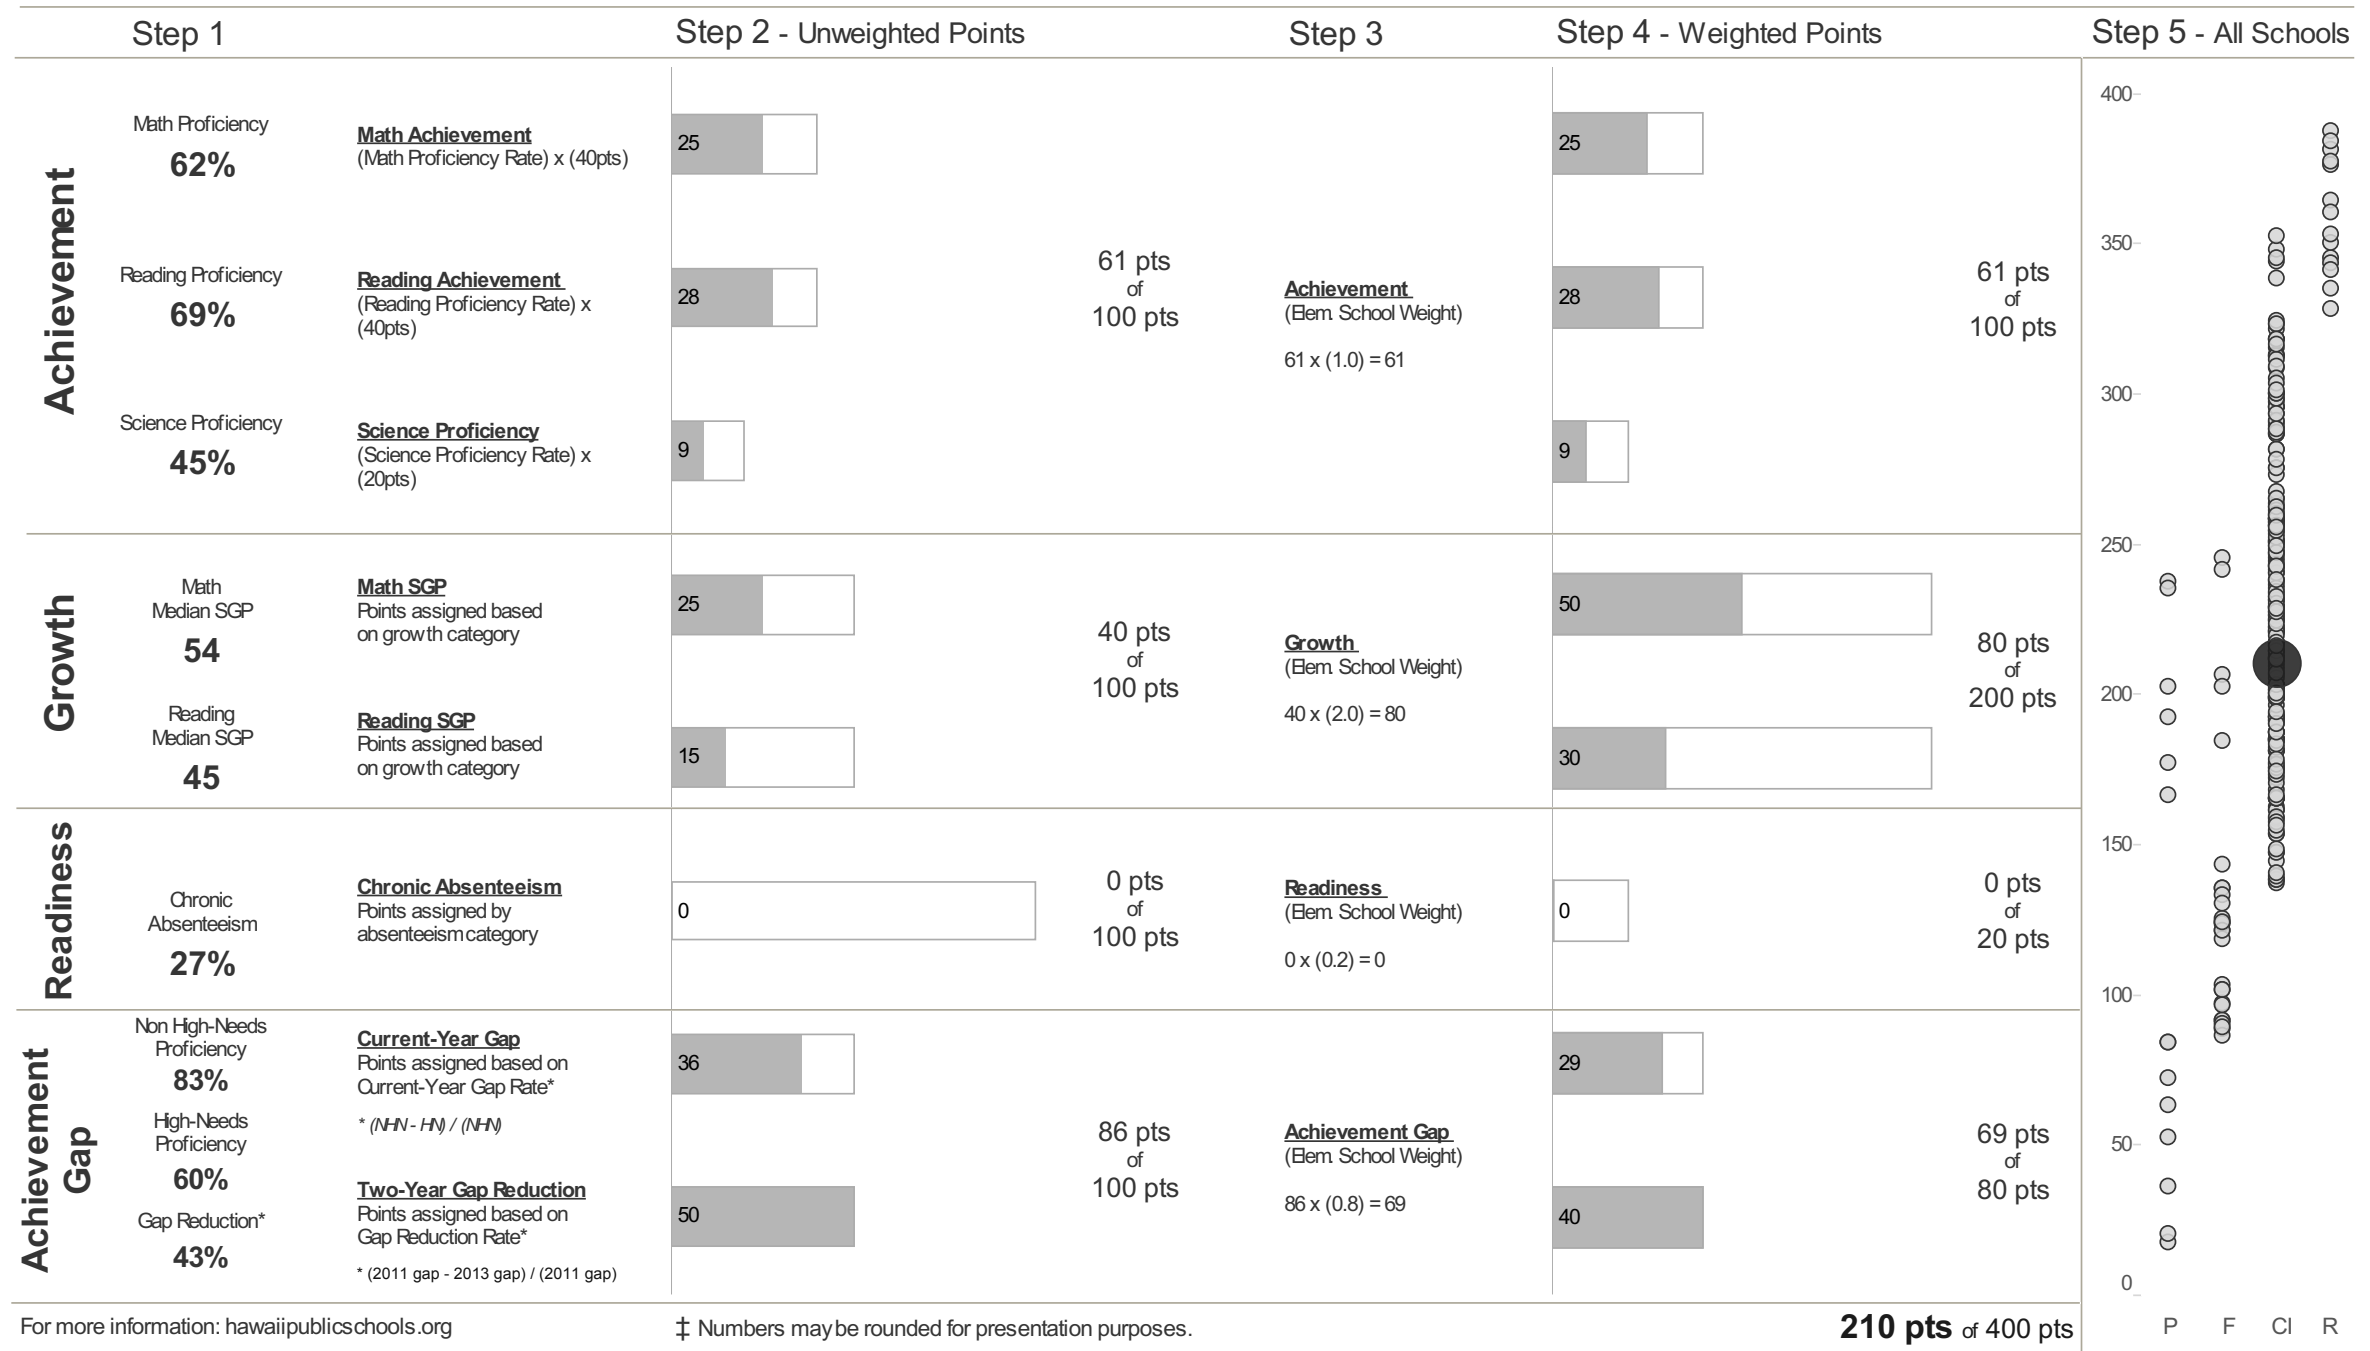

Waimea Elementary Strive HI 2012-13 Step: **Continuous Improvement** Index Score: **210**

Automatic Classification: **None**

For more information: hawaiipublicschools.org

‡ Numbers may be rounded for presentation purposes.