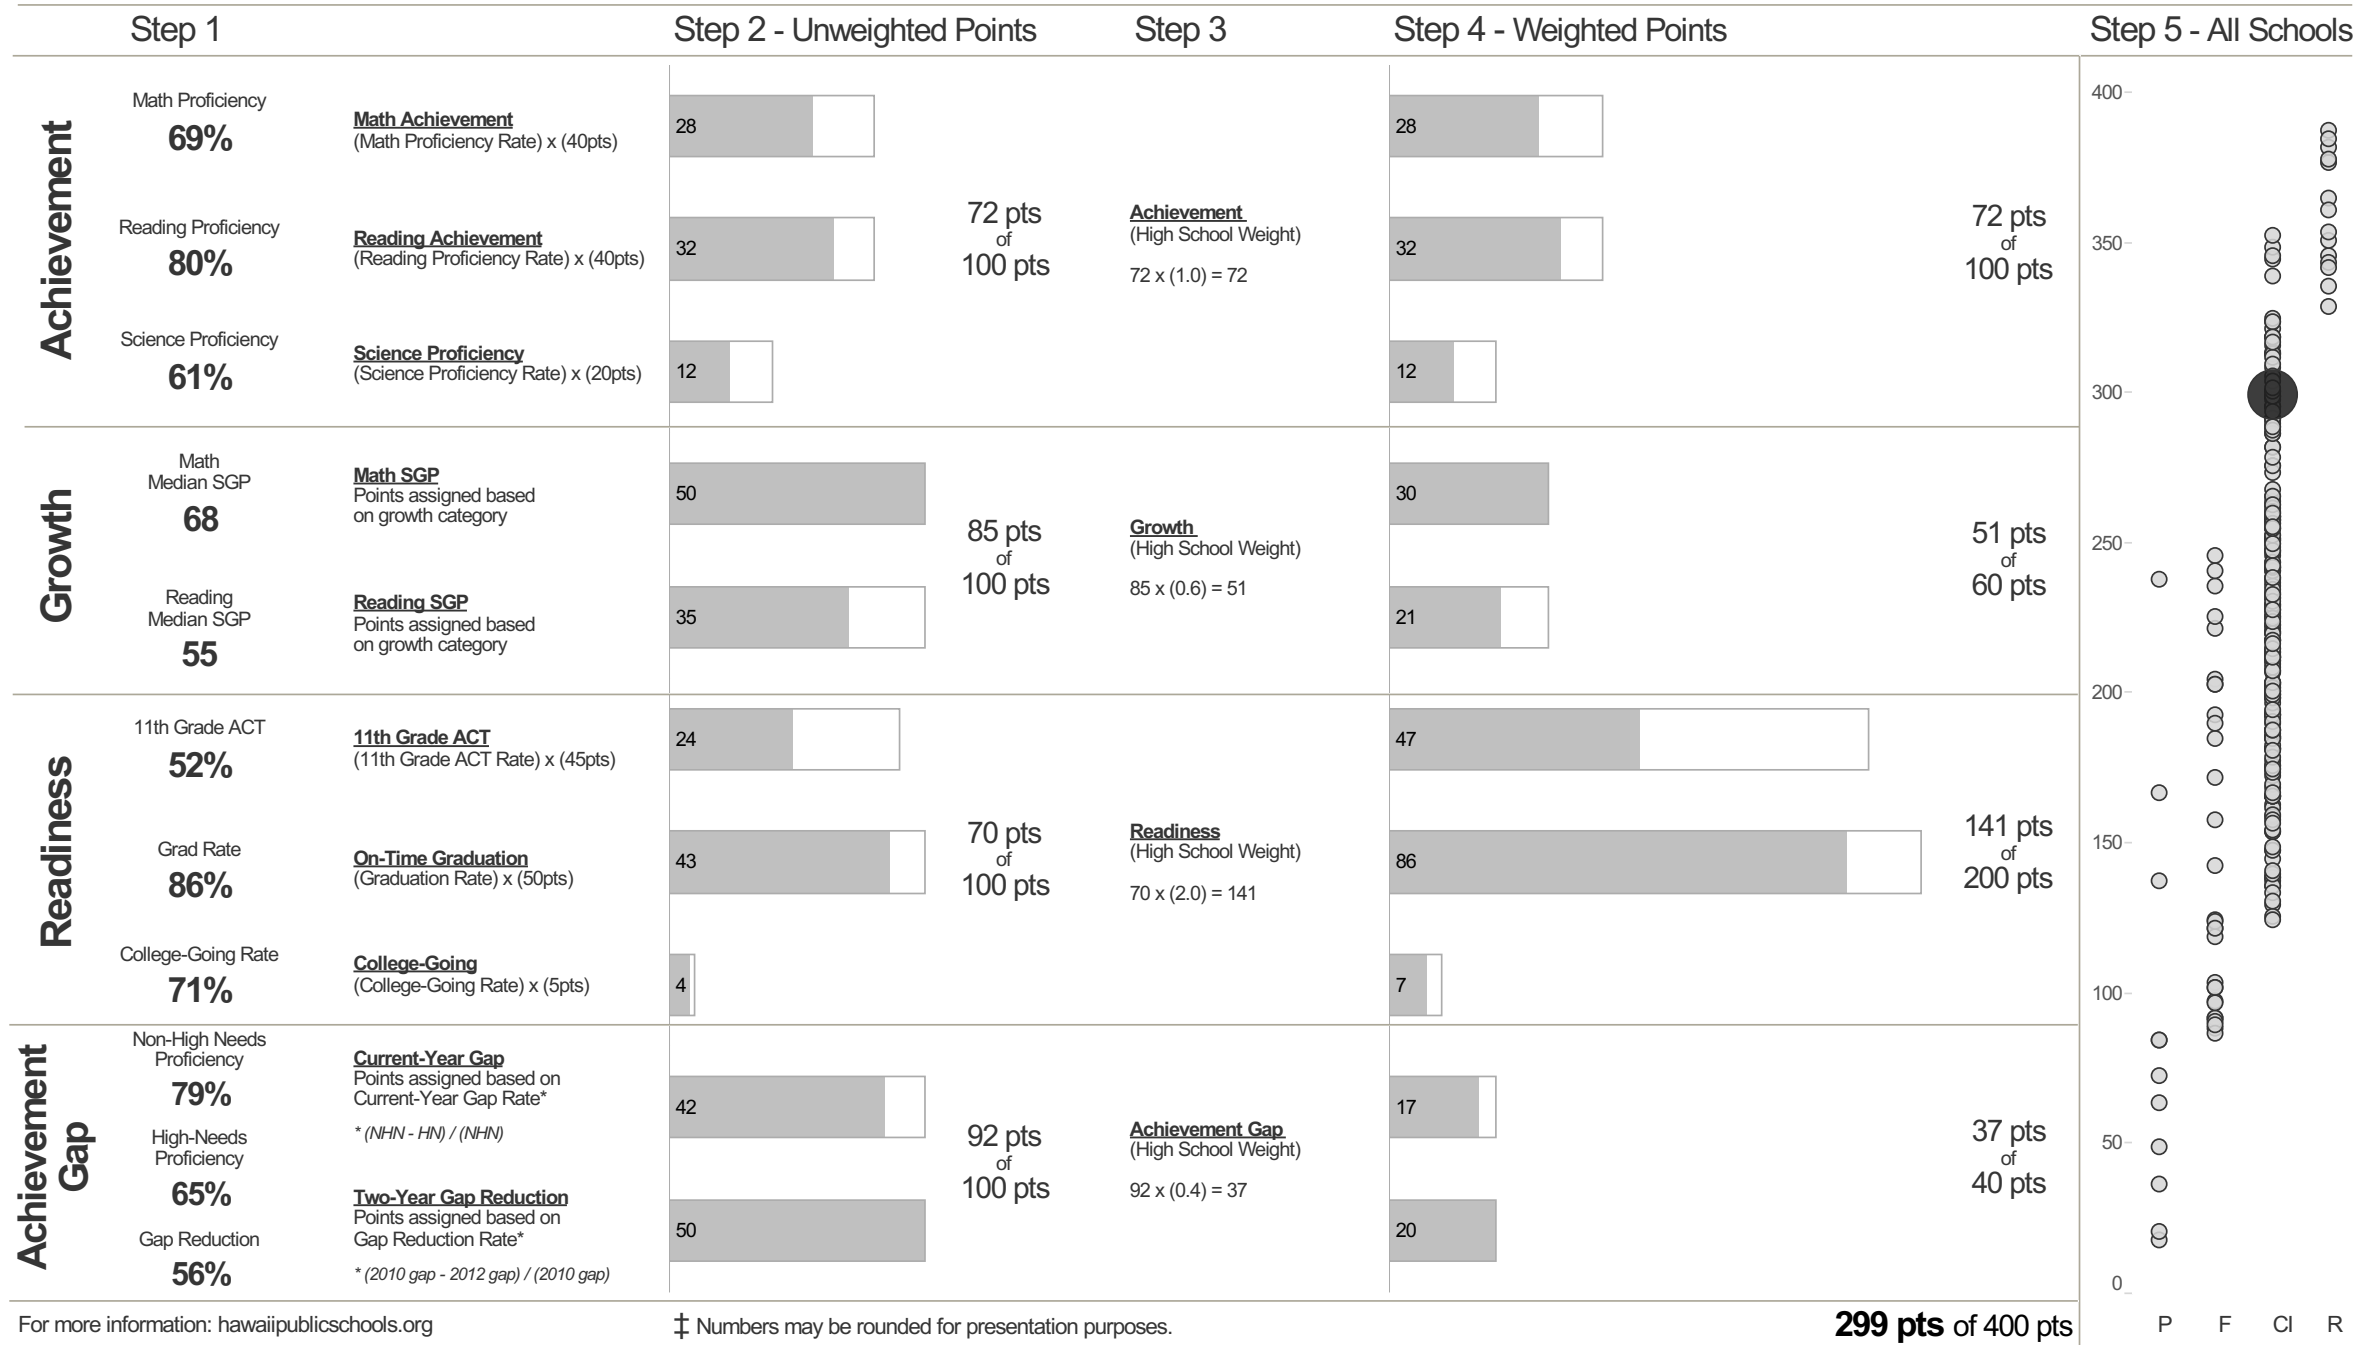

Kalaheo High Strive HI 2012-13 Step: **Continuous Improvement** Index Score: **299**

Automatic Classification: **None**

For more information: hawaiipublicschools.org

‡ Numbers may be rounded for presentation purposes.