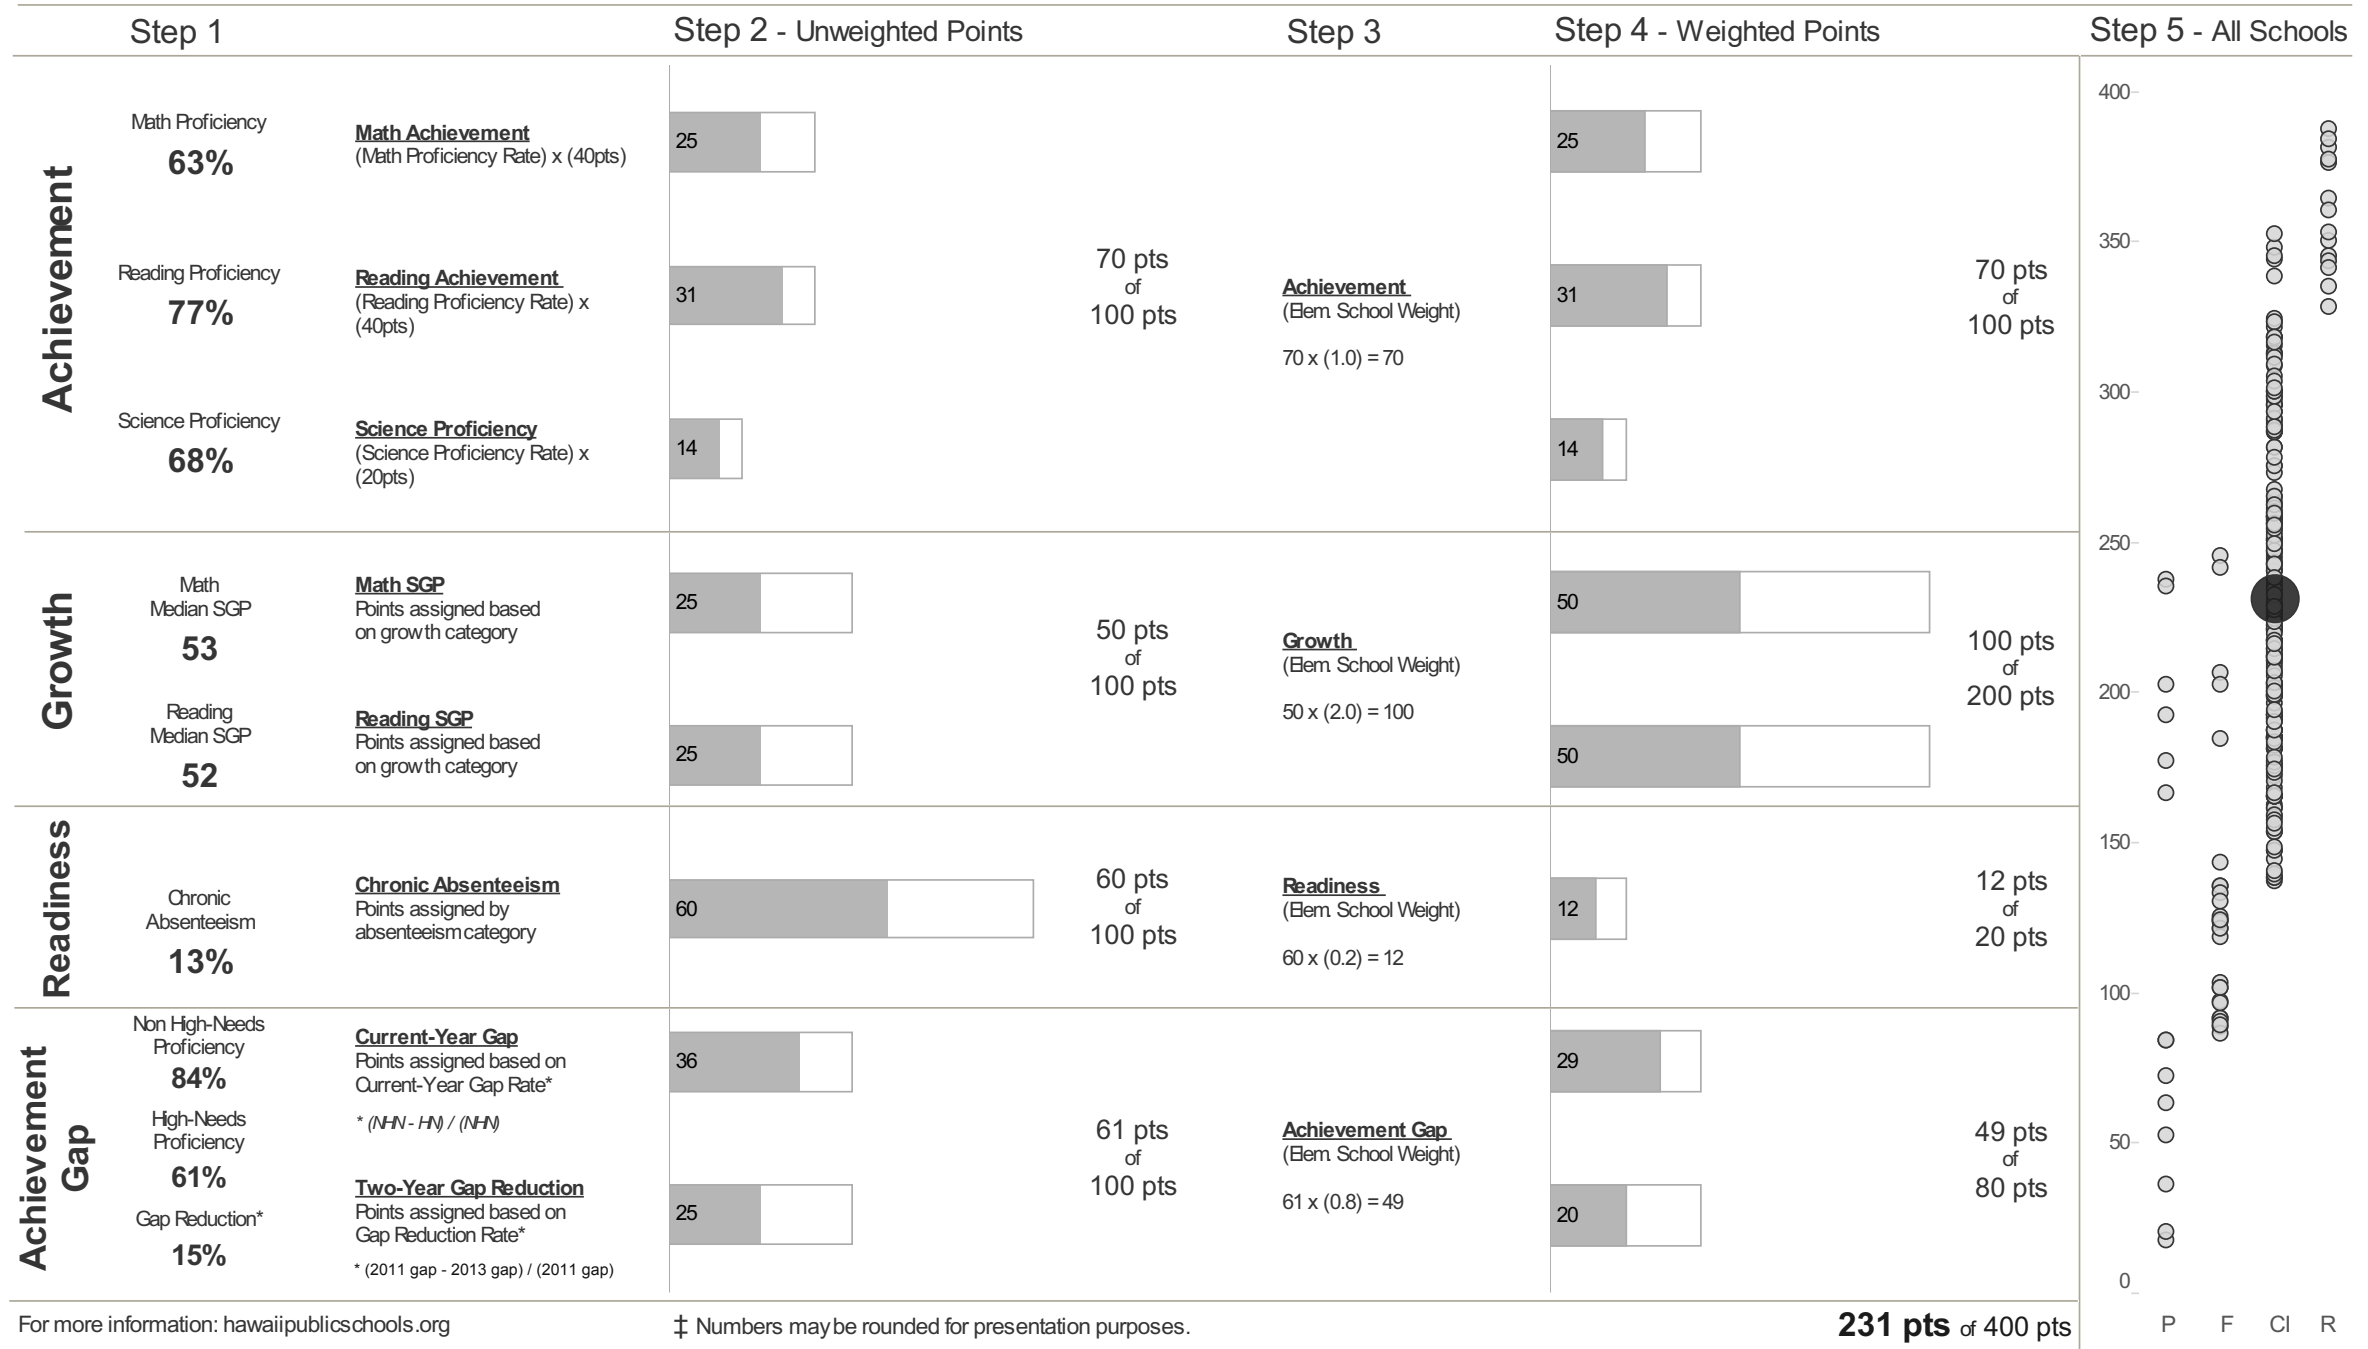

# Lunalilo Elementary Strive HI 2012-13 Step: **Continuous Improvement** Index Score: **231**

Automatic Classification: **None**

For more information: [hawaiipublicschools.org](http://hawaiipublicschools.org)

‡ Numbers may be rounded for presentation purposes.

**231 pts** of 400 pts

P F CI R