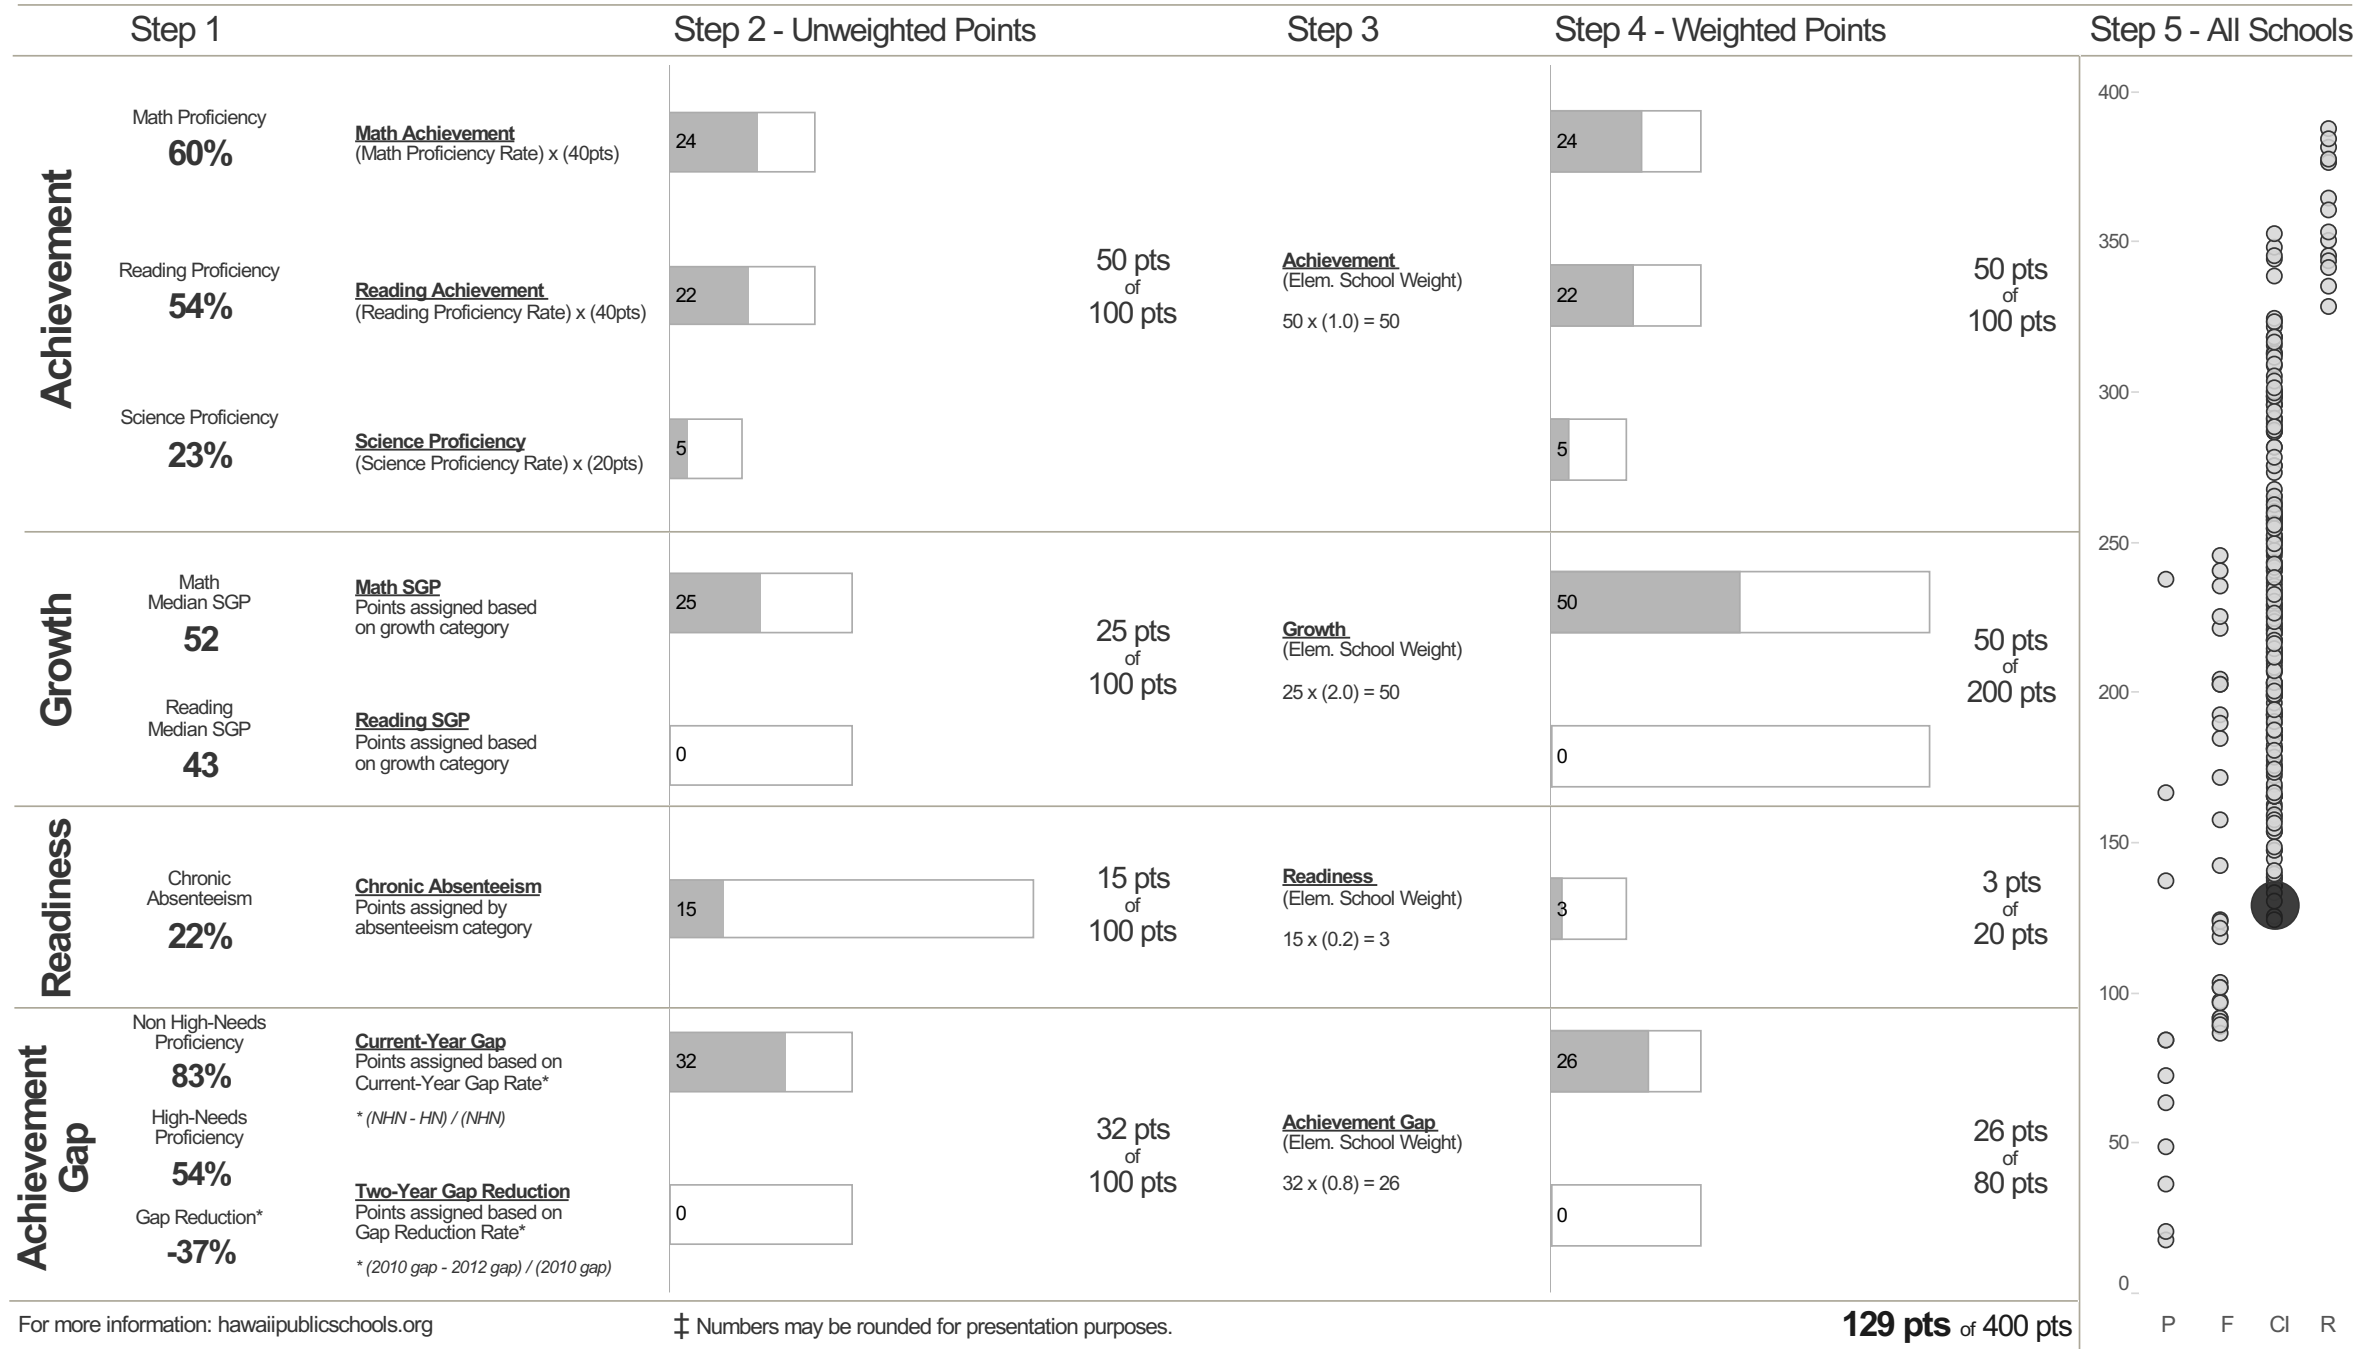

Likeline Elementary Strive HI 2012-13 Step: **Continuous Improvement** Index Score: **129**

Automatic Classification: **None**

For more information: hawaiipublicschools.org

‡ Numbers may be rounded for presentation purposes.