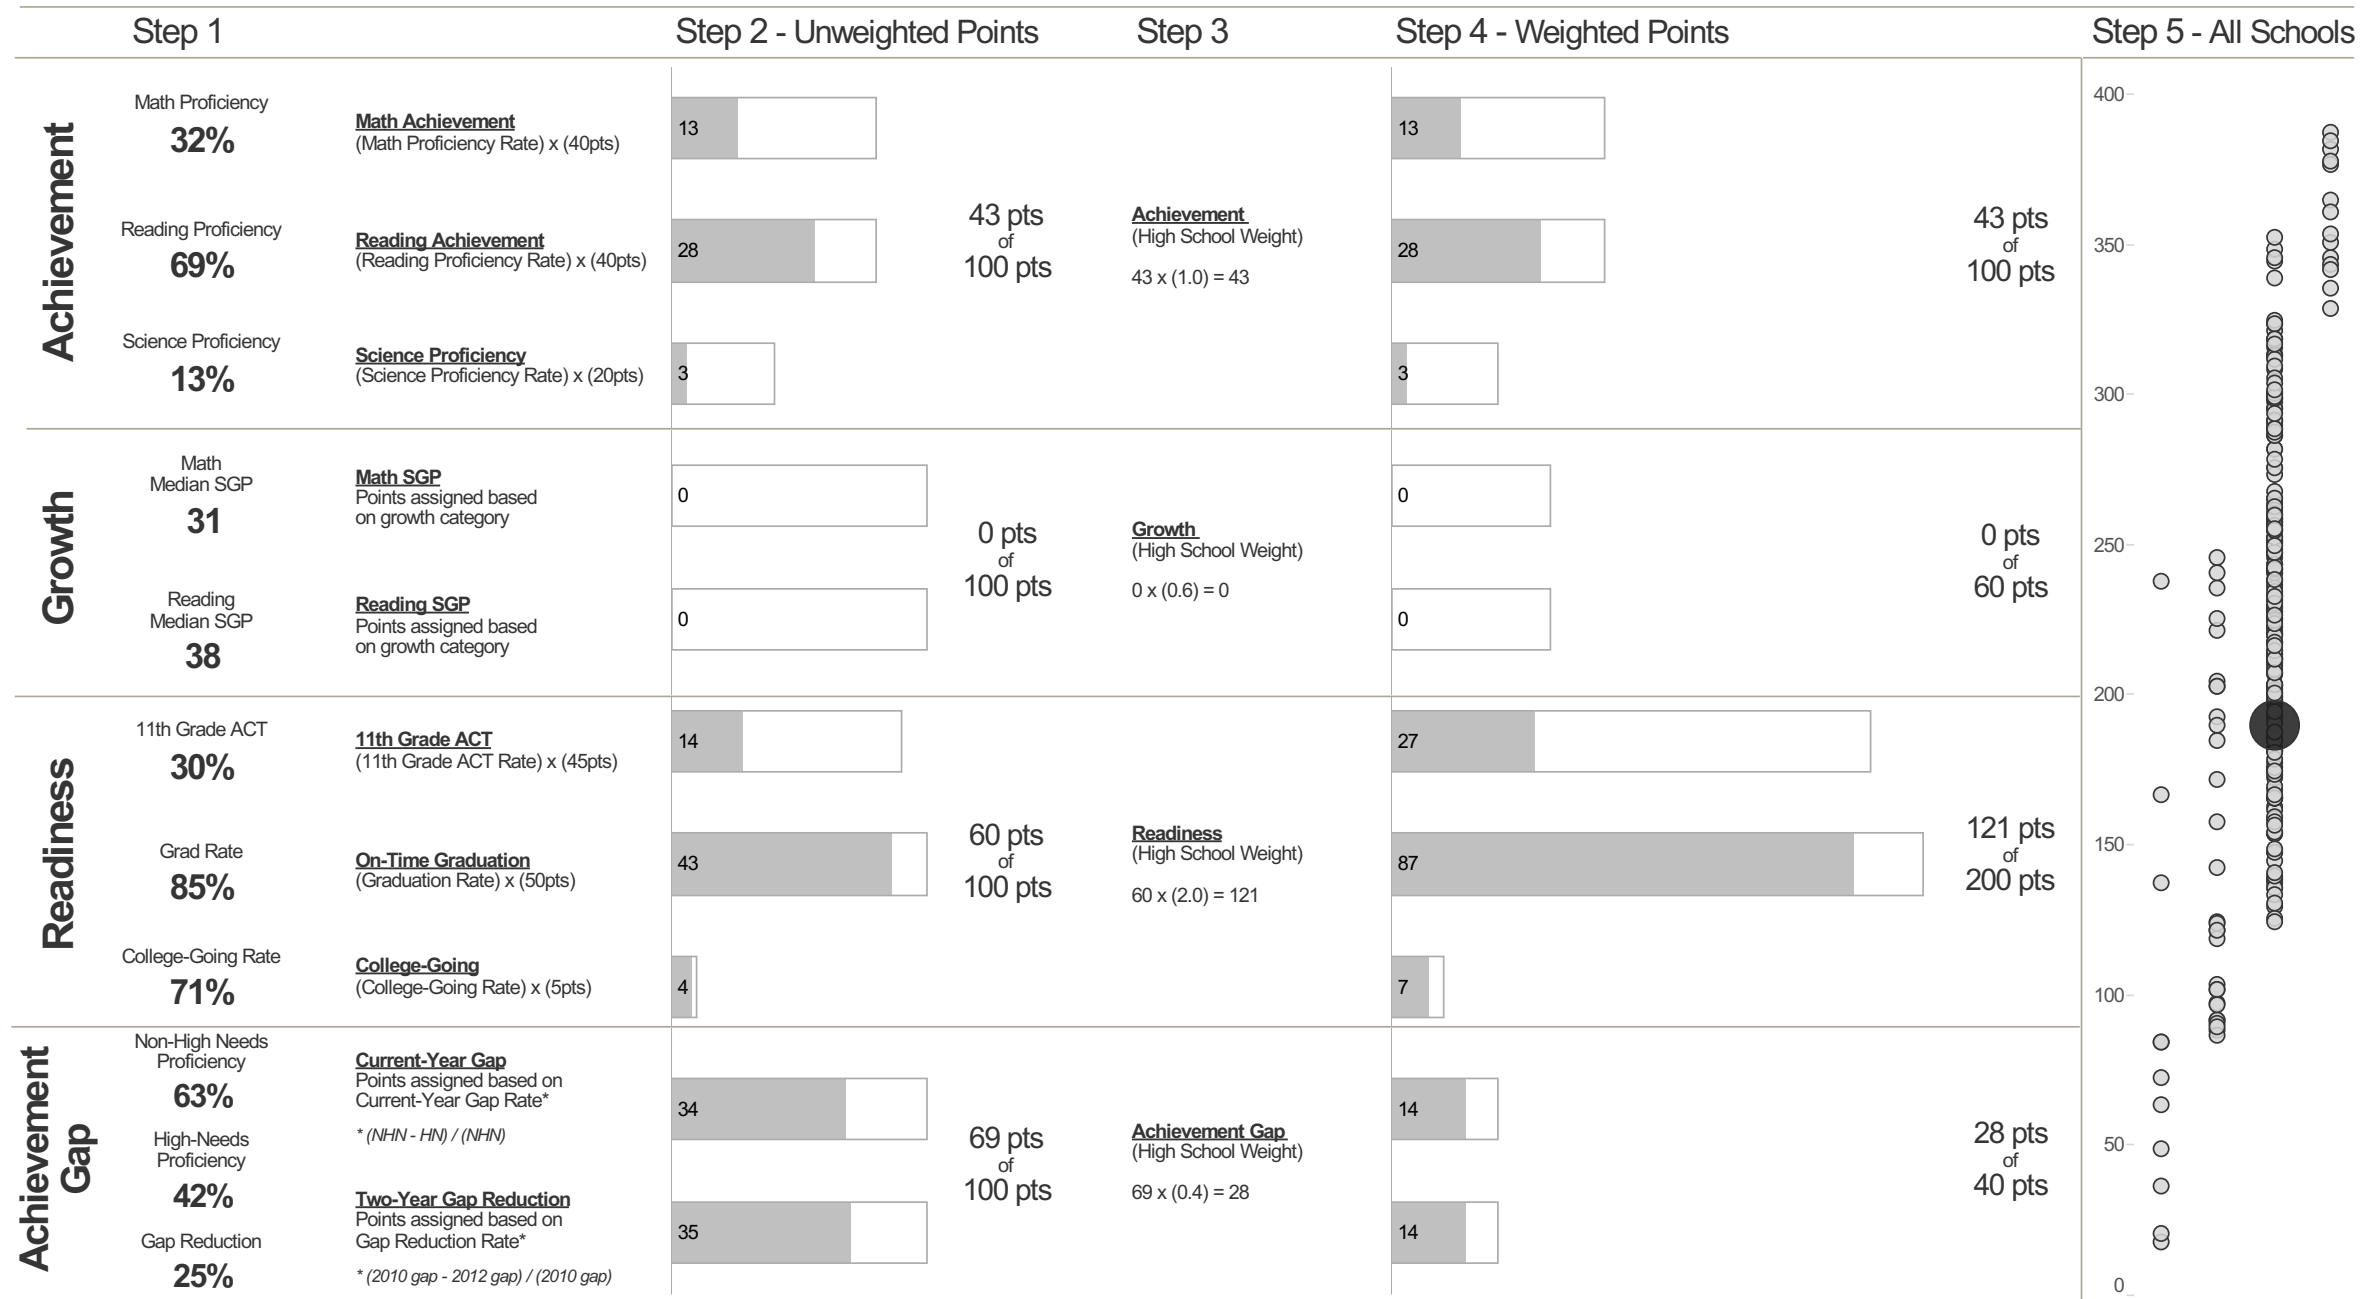

Waimea High Strive HI 2012-13 Step: **Continuous Improvement** Index Score: **189**

Automatic Classification: **None**

For more information: hawaiipublicschools.org

‡ Numbers may be rounded for presentation purposes.

189 pts of 400 pts

P F CI R