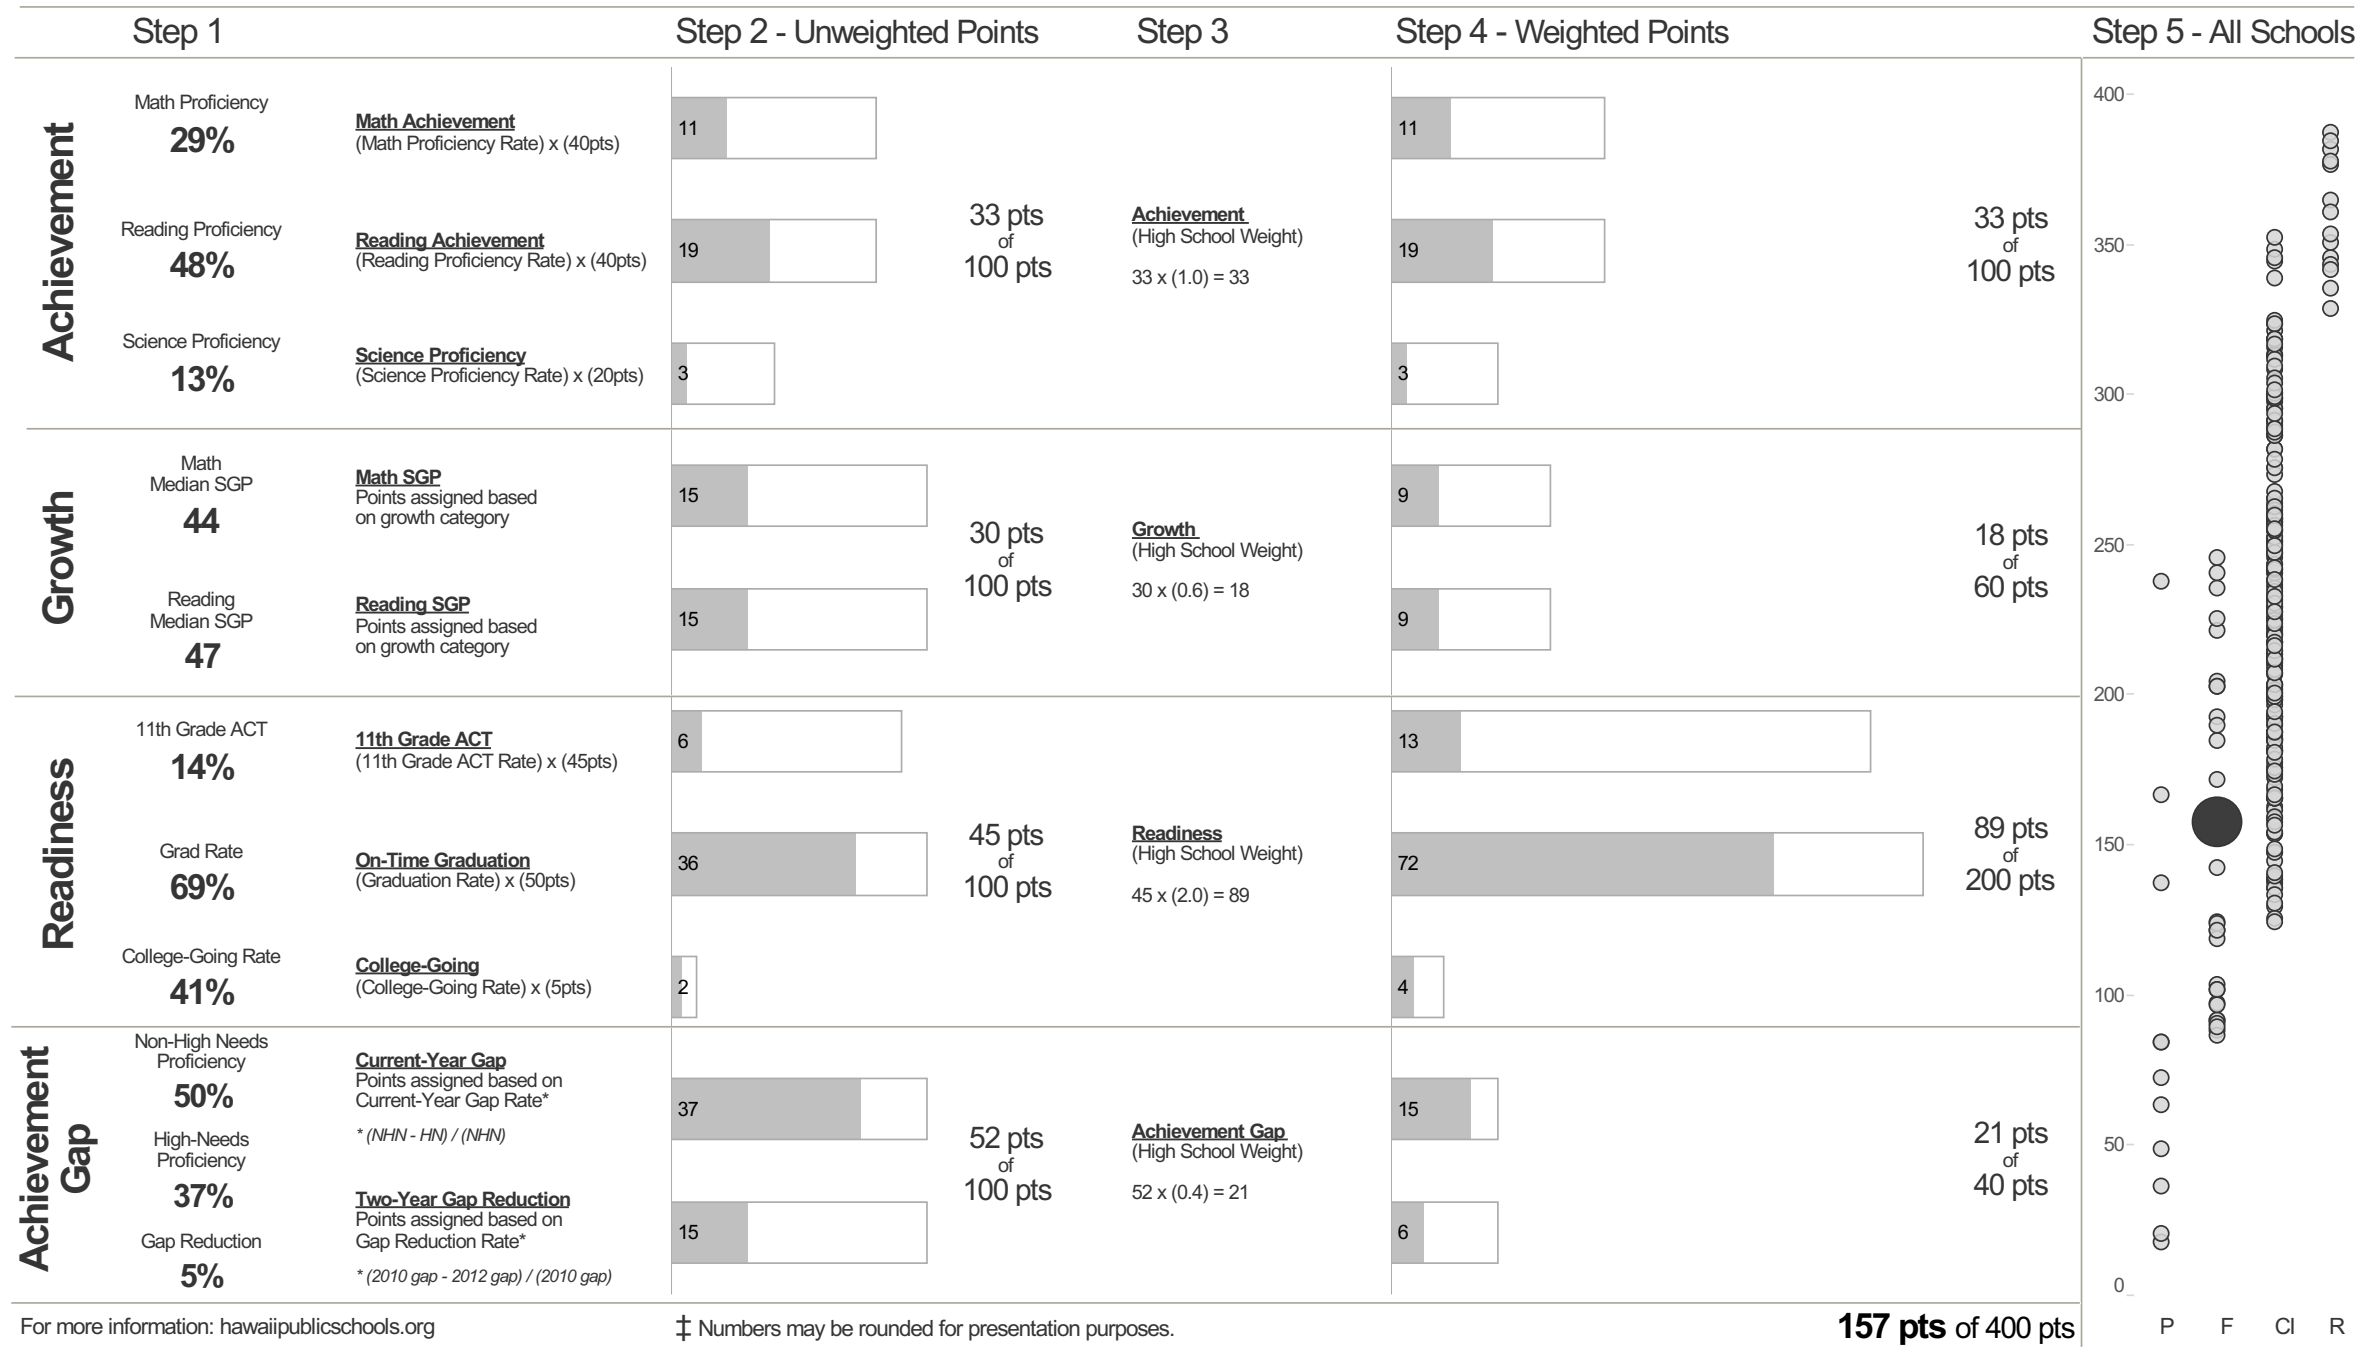

Waianae High Strive HI 2012-13 Step: **Focus** Index Score: **157**

Automatic Classification: **Low Graduation Rate**

For more information: hawaiipublicschools.org

‡ Numbers may be rounded for presentation purposes.

157 pts of 400 pts

P F CI R