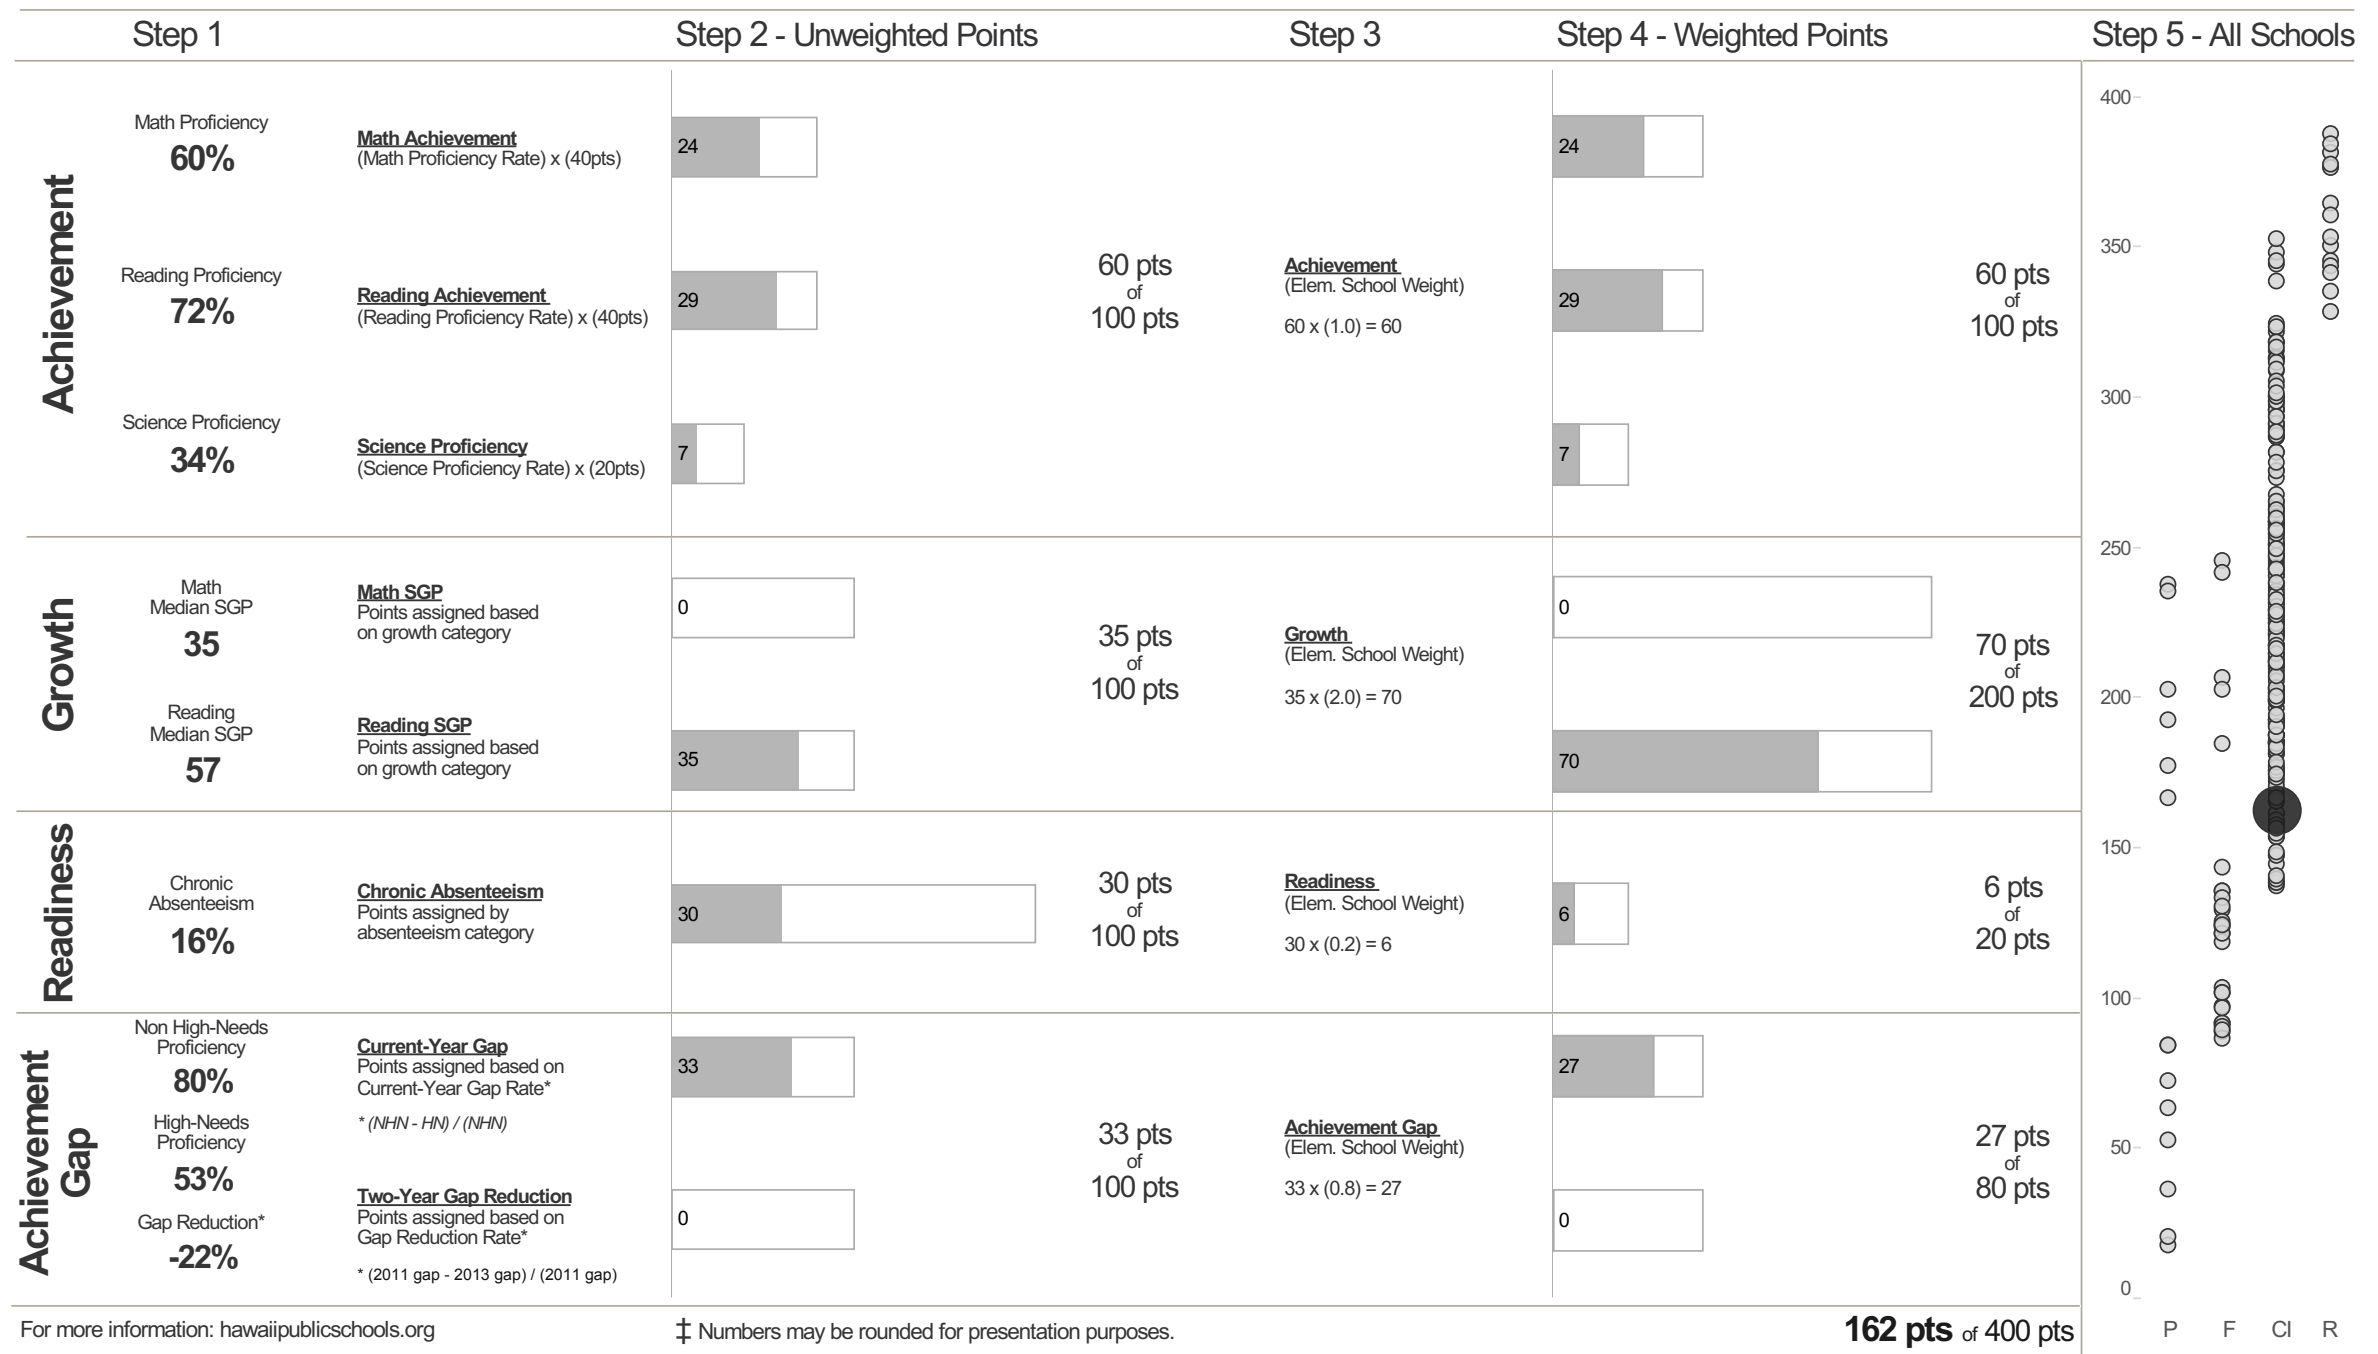

# Waiau Elementary Strive HI 2012-13 Step: **Continuous Improvement Index Score: 162**

Automatic Classification: **None**

For more information: [hawaiipublicschools.org](http://hawaiipublicschools.org)

‡ Numbers may be rounded for presentation purposes.

**162 pts** of 400 pts

P F CI R