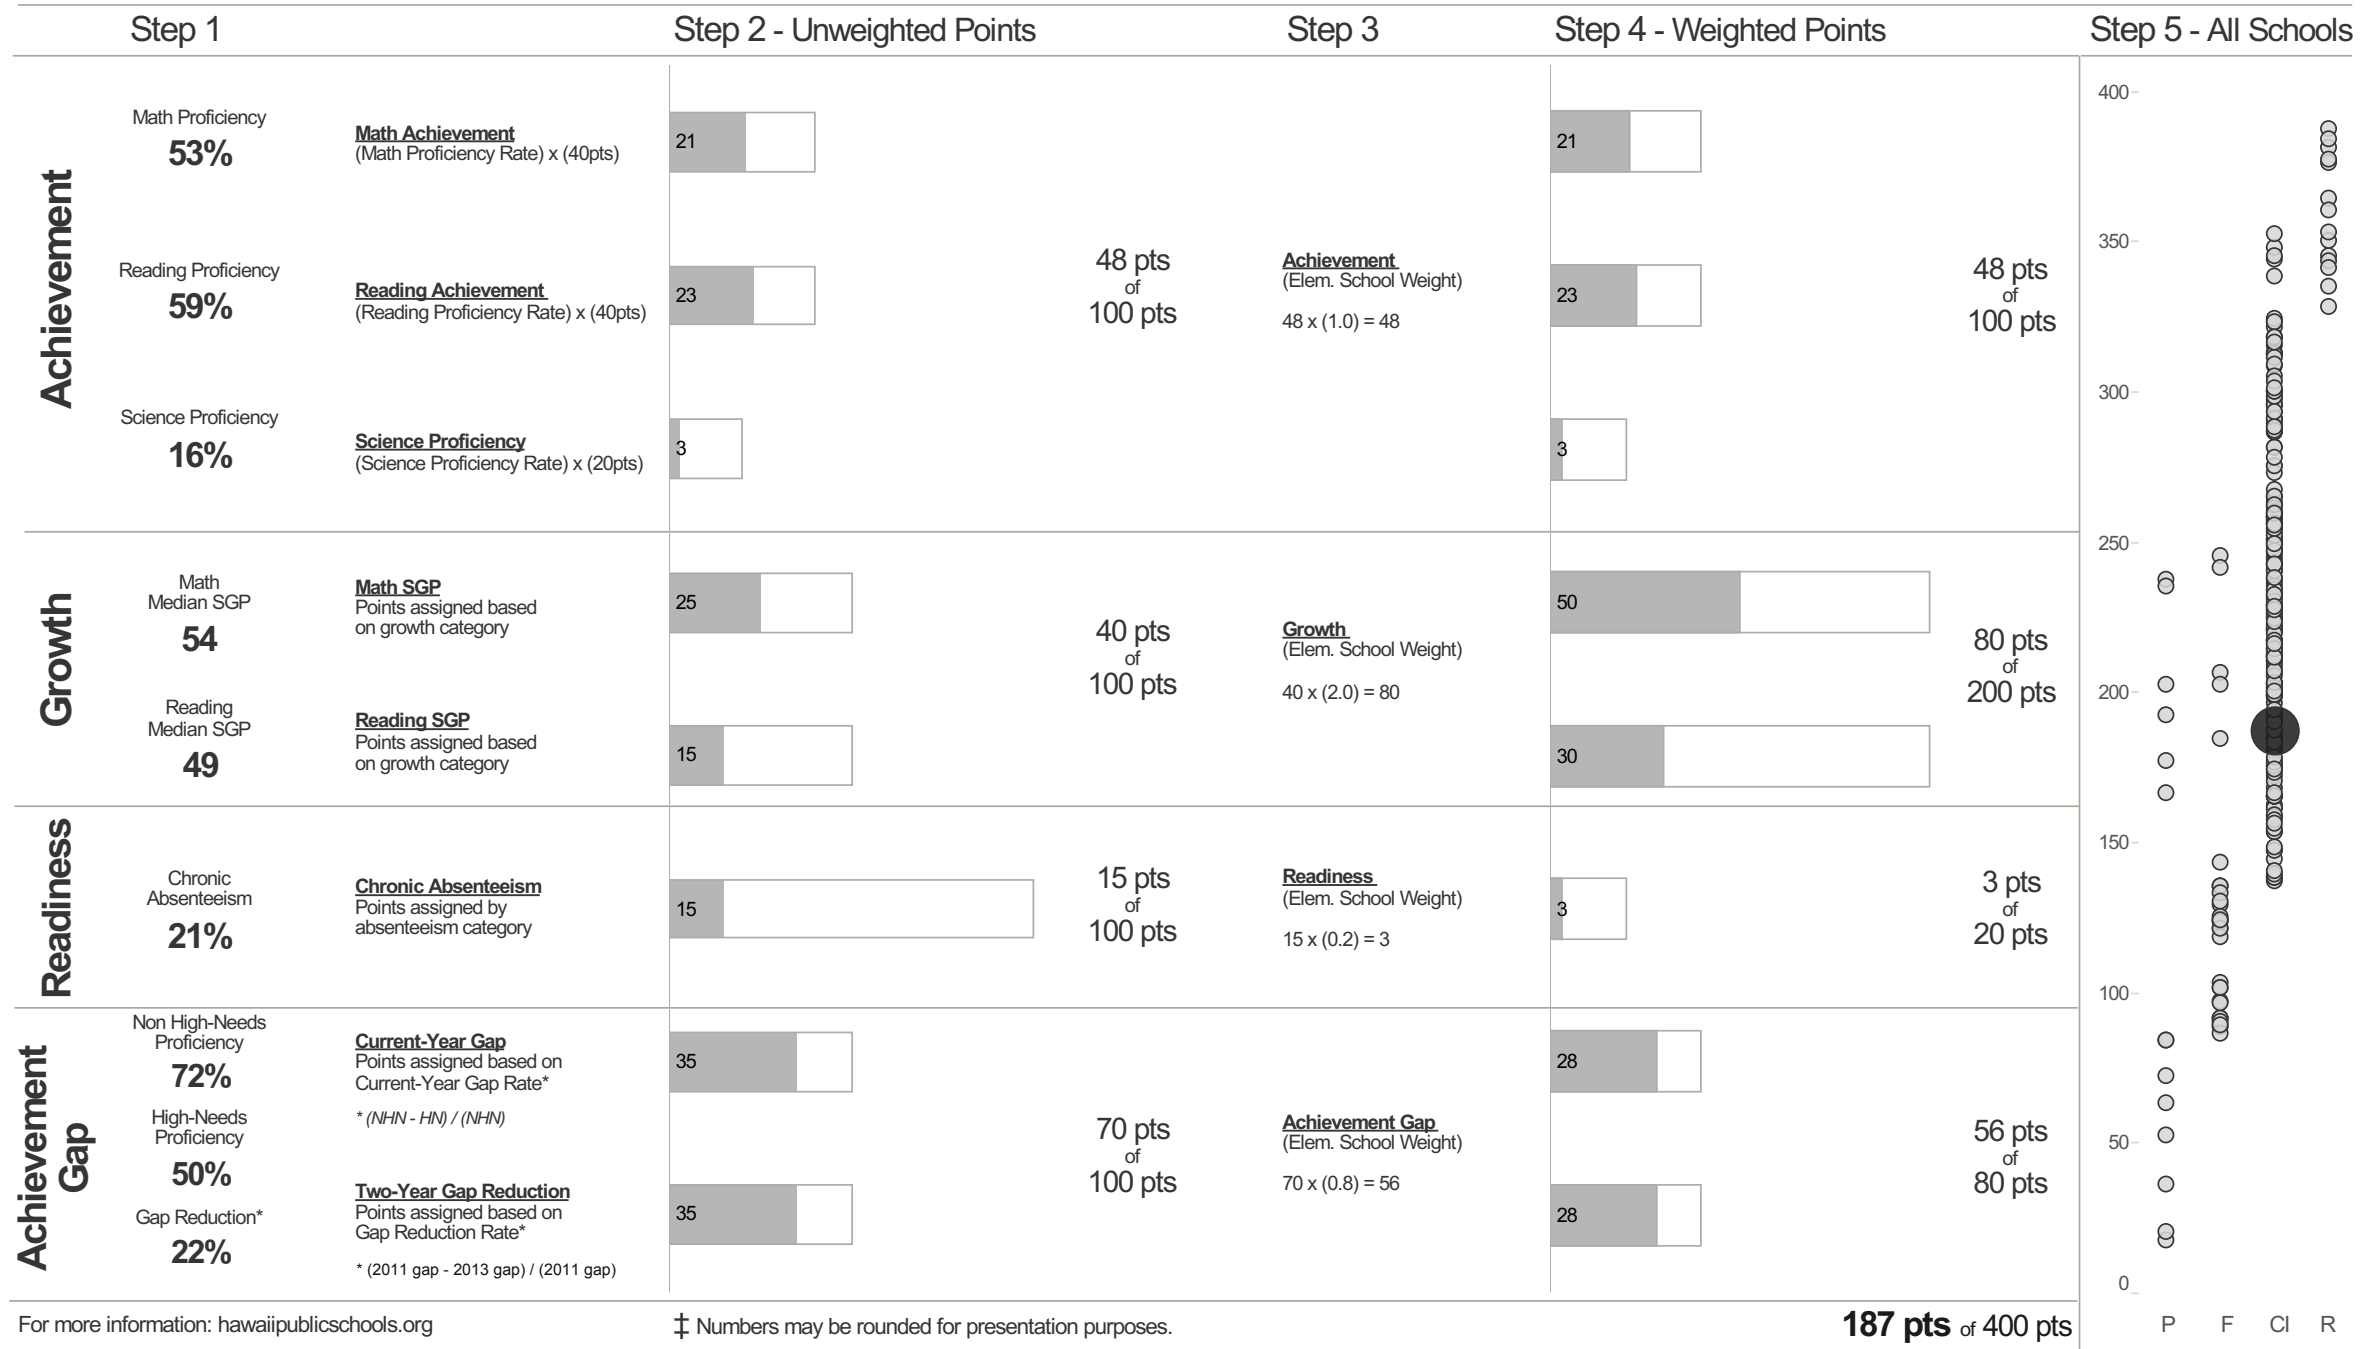

Honowai Elementary Strive HI 2012-13 Step: **Continuous Improvement** Index Score: **187**

Automatic Classification: **None**

For more information: hawaiipublicschools.org

‡ Numbers may be rounded for presentation purposes.